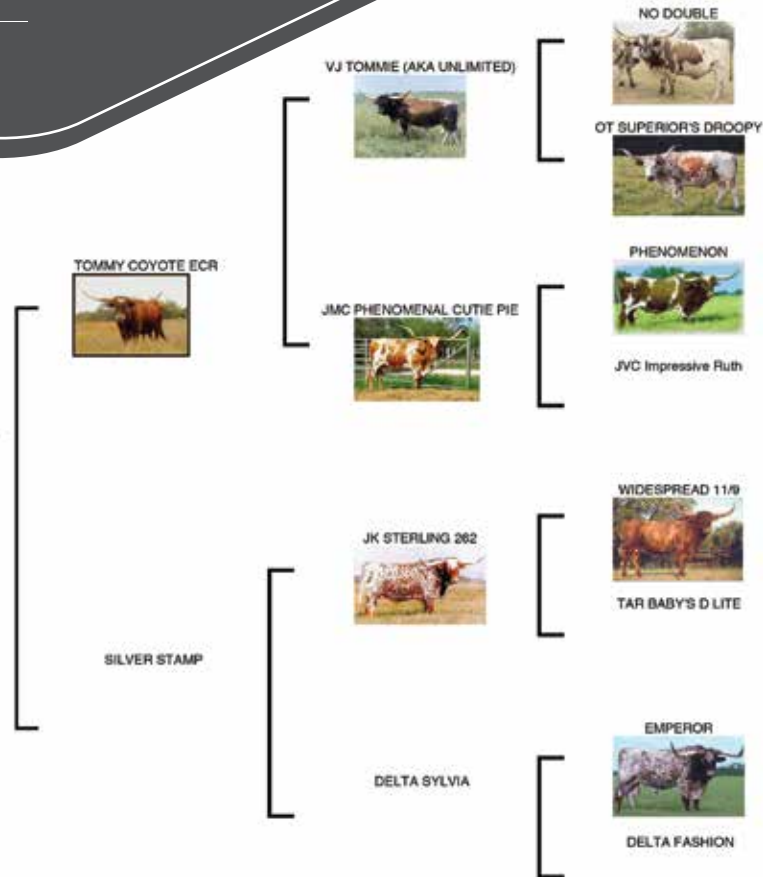

COMMENTS: The El Coyote Ranch is famed for its genetics and sale topping cattle. Stamp of Approval has gotten our stamp by proving to be an easy keeper and staying in amazing shape all year around. She has a great swept back horn set with a bit of twist that helps to increase the tip to tip length on her progeny. This is cow is a great mother who bags up enough to feed two calves! We are keeping her 2020 heifer as her replacement and have exposed her to our up and coming blue roan bull SSR Iron Buttons for what should be a very colored up calf!