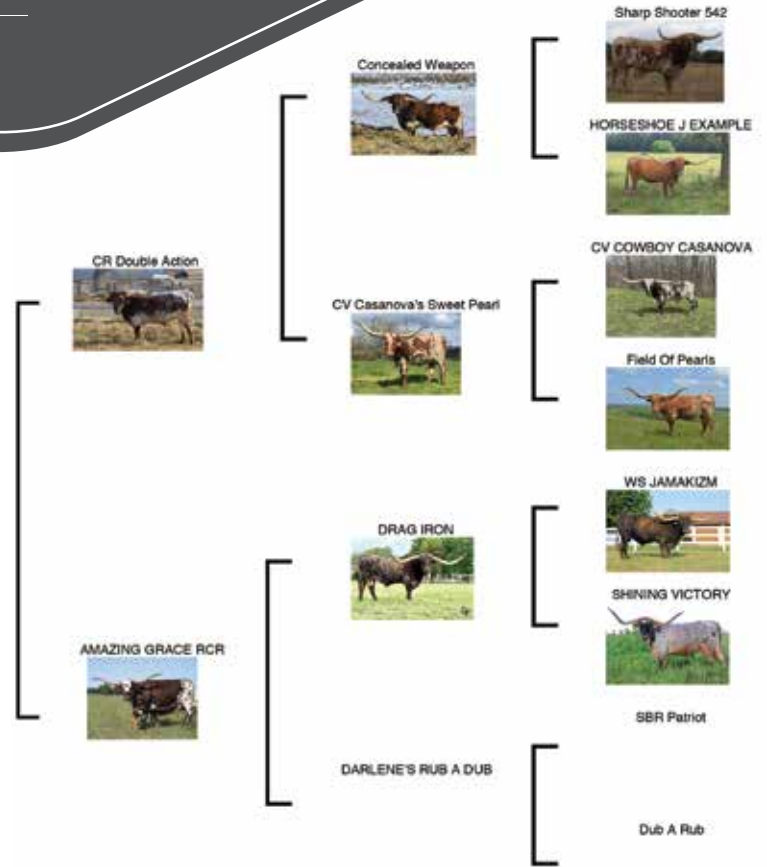

COMMENTS: Grace is a calm, flashy heifer out of one of our best cows. Confirmed bred to CR James Brown for late spring calf. More info at runningnlonghorns.com

CR JAMES BROWN
SERVICE SIRE