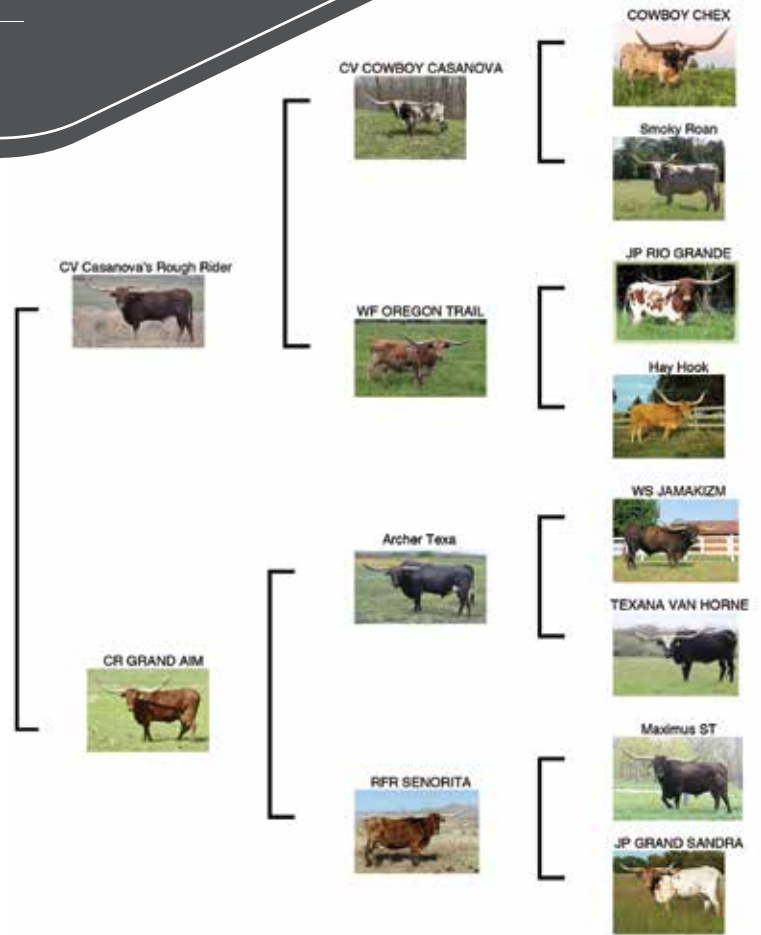

TUFF AND GRANDE 2/15
SIRE OF CALF AT SIDE