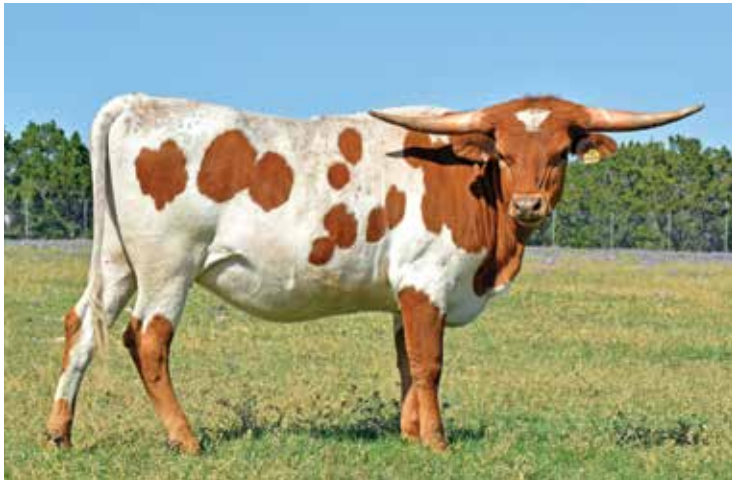

SR 007'S VESPER 995

LOT
#47

DOB: 7/16/19   PH#: 995   REG: CI317603
SIRE: HUBBELLS RIO 007   DAM: CARLA'S ROSE
BREEDING: UNEXPOSED
CONSIGNOR: STRUTHOFF RANCH, LYNN & JOSIE STRUTHOFF

COMMENTS: SR 007's Vesper 995 is a large bodied red and white heifer with good conformation. Her dam goes back to Drag Iron. She will be blood tested closer to sale date to ensure she is John's Neg and will be up to date on her vaccinations and worming. She sells unexposed to begin your genetic pairing program.