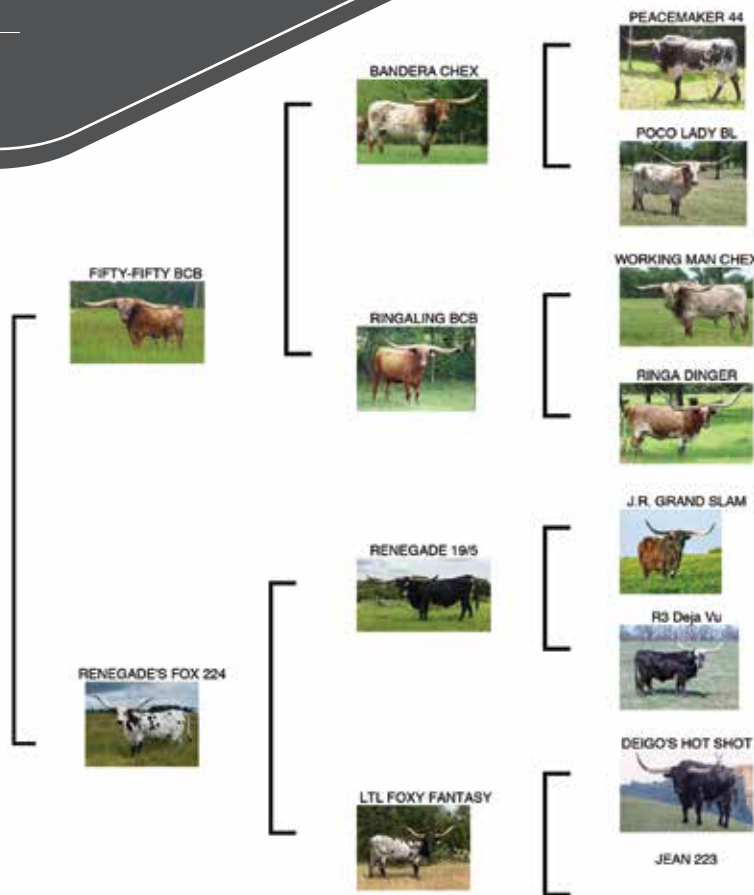

COMMENTS: OCV'd. Just an incredible example of a great Longhorn! She has a loaded pedigree with Fifty-Fifty BCB on the topside and Renegade on the bottom. She produces like clockwork and we finally got a heifer to replace her. The best part is she calved 3/17/21 with a beautiful black and white heifer by Tuff and Grande.