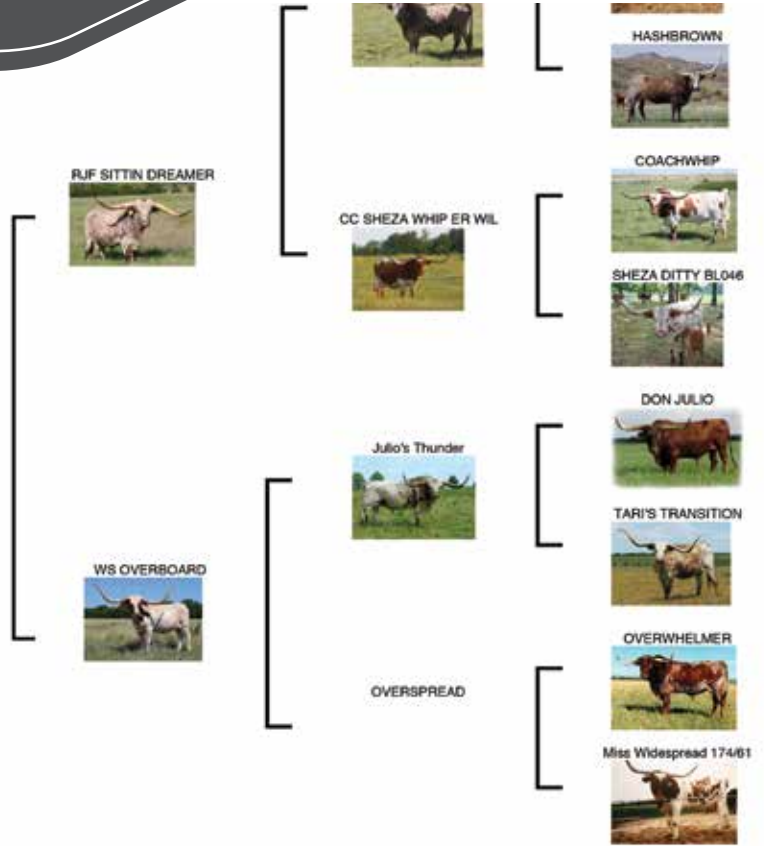

BG SWEET DREAMS

LOT
#53

DOB: 1/6/15   PH#: 51   REG: CI292777
SIRE: RJF SITTIN DREAMER   DAM: WS OVERBOARD
BREEDING: HEIFER CALF AT SIDE BY RJF FROSTBITE, BORN 3/30/21.
CONSIGNOR: A&S LAND AND CATTLE, SCOTT & AMELIA PICKER

COMMENTS: OCV'd. Colorful, gentle and smooth. This cow has great mothering instincts and passes on her solid frame. We are keeping her heifer who is killing it in the horn department. We have her confirmed bred to RJF Frostbite and should have her calf by side.