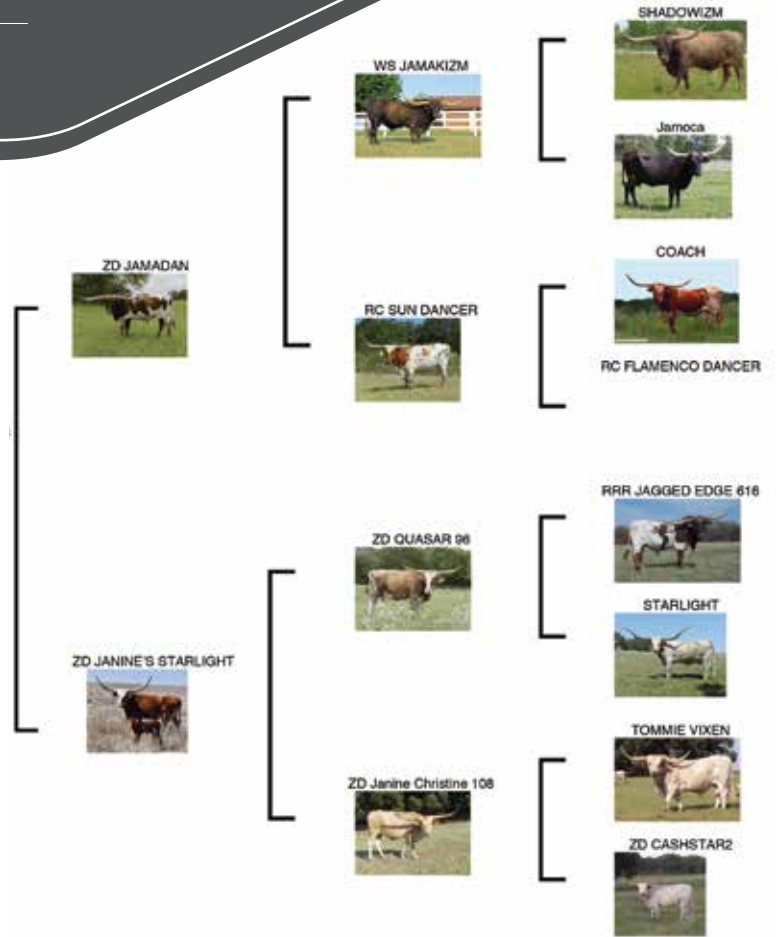

COMMENTS: OCV'd. Not only does this cow have an impressive tip to tip measurement, her total horn is amazing. This young cow has 8 ancestors over 80 inches! We are retaining two awesome heifers from her, but we have her bred back to RJF Frostbite (JBR Net Worth X JR Sassie). You can't go wrong with this beauty!