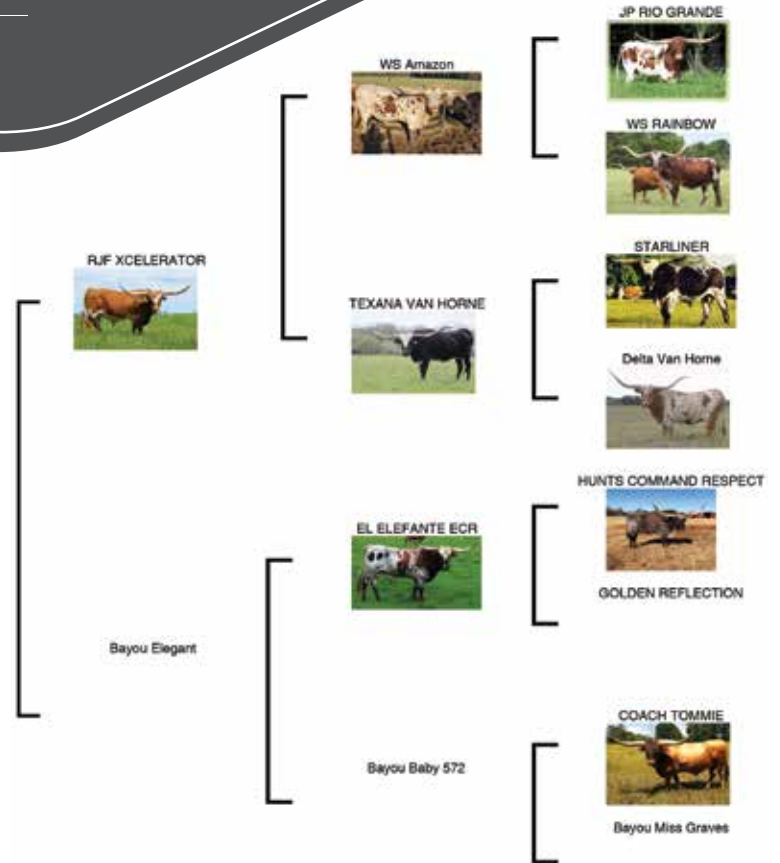

CR JAMES BROWN
SERVICE SIRE