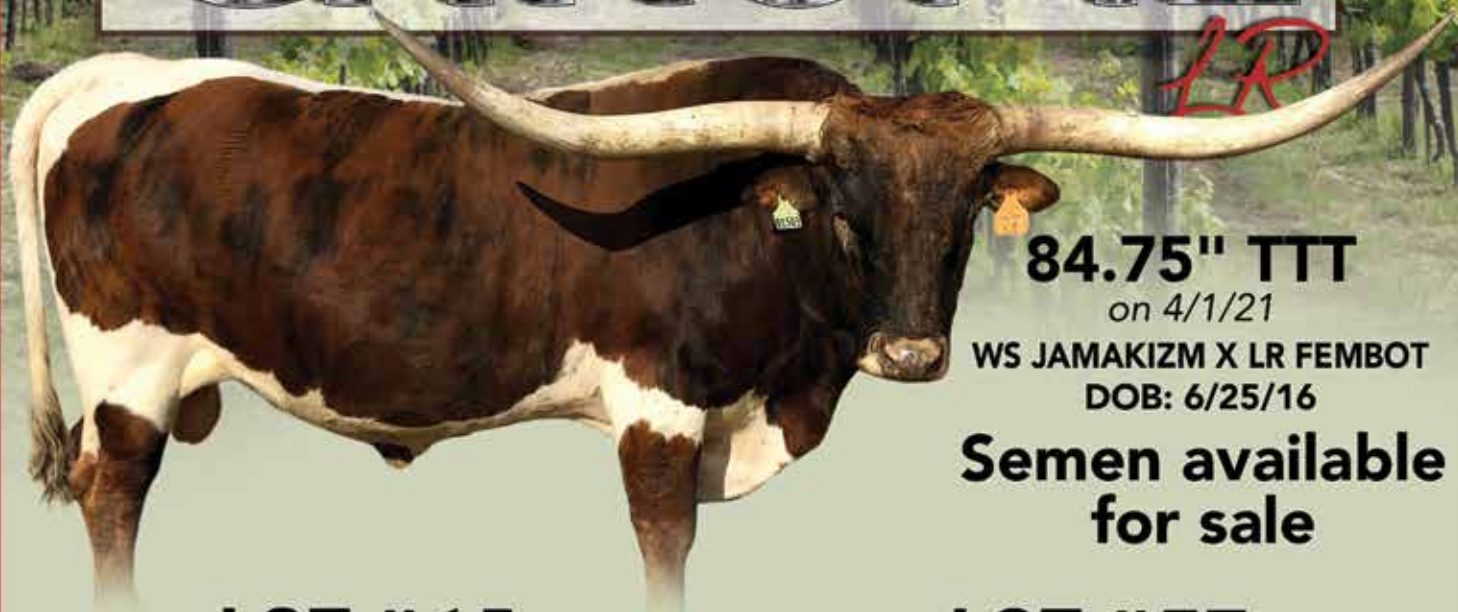

California
CHROME

84.75" TTT

on 4/1/21

WS JAMAKIZM X LR FEMBOT

DOB: 6/25/16

**Semen available
for sale**

LOT #15

LR Hot Stuff

LOT #37

IM Queen Bomber