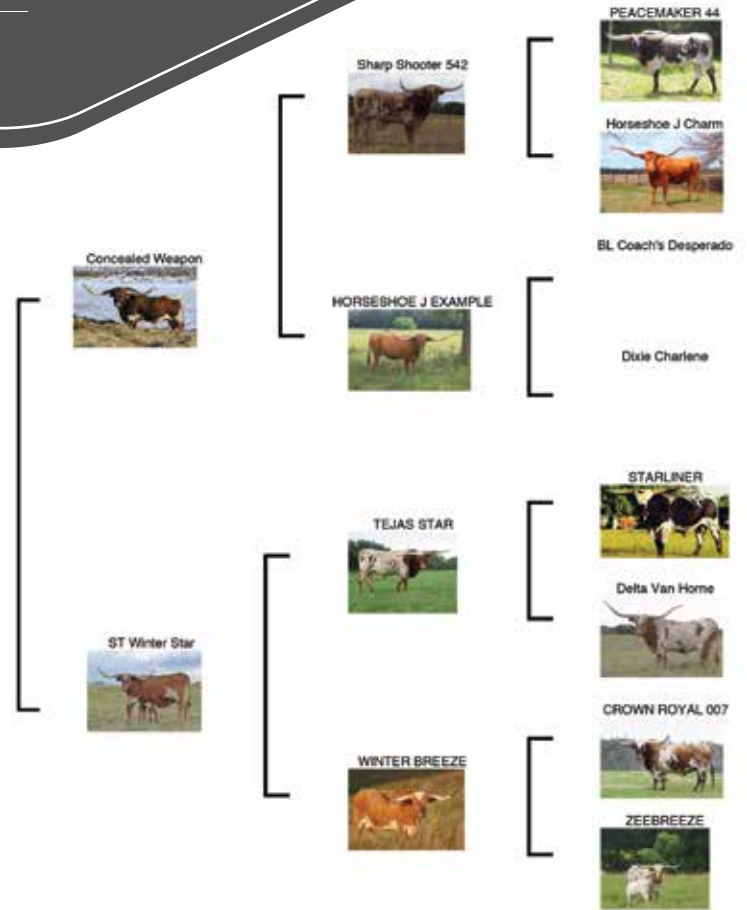

COMMENTS: OCV'd Twisty horned beauty by Concealed Weapon out of a daughter of Tejas Star. ST Star Weapon has calved consistently every year. Wonderfully maternal cow that milks great and calves easy. ST Star Weapon is tame, quiet and easy to have in your herd.