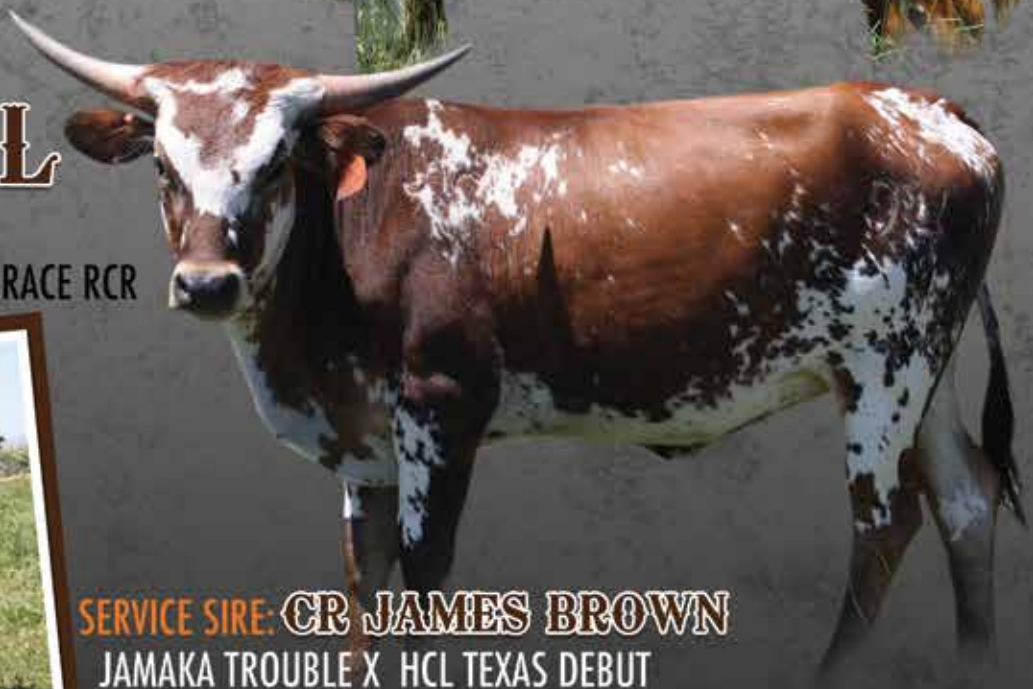

LOT
#9

**RNL
GRACEFUL**
DOB: 5/14/19
CR DOUBLE ACTION X AMAZING GRACE RCR

SERVICE SIRE: CR JAMES BROWN
JAMAKA TROUBLE X HCL TEXAS DEBUT