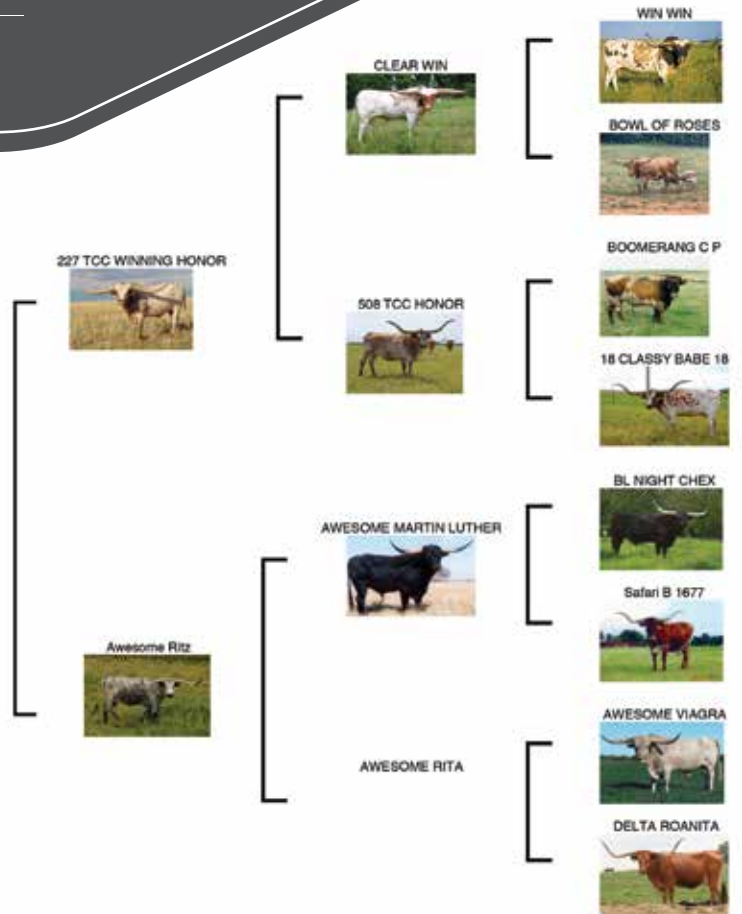

COMMENTS: Beautiful brindle heifer that is very well bred with Archer Texa, Field of Pearls, Cowboy Chex and ZD Jamadan in her pedigree. Easy going, friendly 2-year old that will have a colorful calf at side by our black and white Top Saddle son. More info on feylonghorns.com

TOP COSSACK
SERVICE SIRE

2021 HEIFER CALF
SIRE BY TOP COSSACK

COWBOY CHEX
GREAT GRAND SIRE

A&S AWESOME COW

LOT
#13

DOB: 5/30/18 PH#: 821 REG: CI313123
 SIRE: 277 TCC WINNING HONOR DAM: AWESOME RITZ
 BREEDING: CONFIRMED BRED TO TOP SADDLE (A SADDLEHORN SON).
 EXPOSED FROM 9/1/2020 TO 2/1/2020.
 CONSIGNOR: A&S LAND AND CATTLE, SCOTT & AMELIA PICKER

COMMENTS: OCV'd. Awesome Cow is a heifer you are going to want in your front pasture. Flashy, black horned that has an elegant sweep to it. She is going to get the twist from Awesome Martin Luther and the tip to tip from Clear Win. And to top it all off, she is confirmed bred to Top Saddle for what is sure to be a black and white calf this fall.