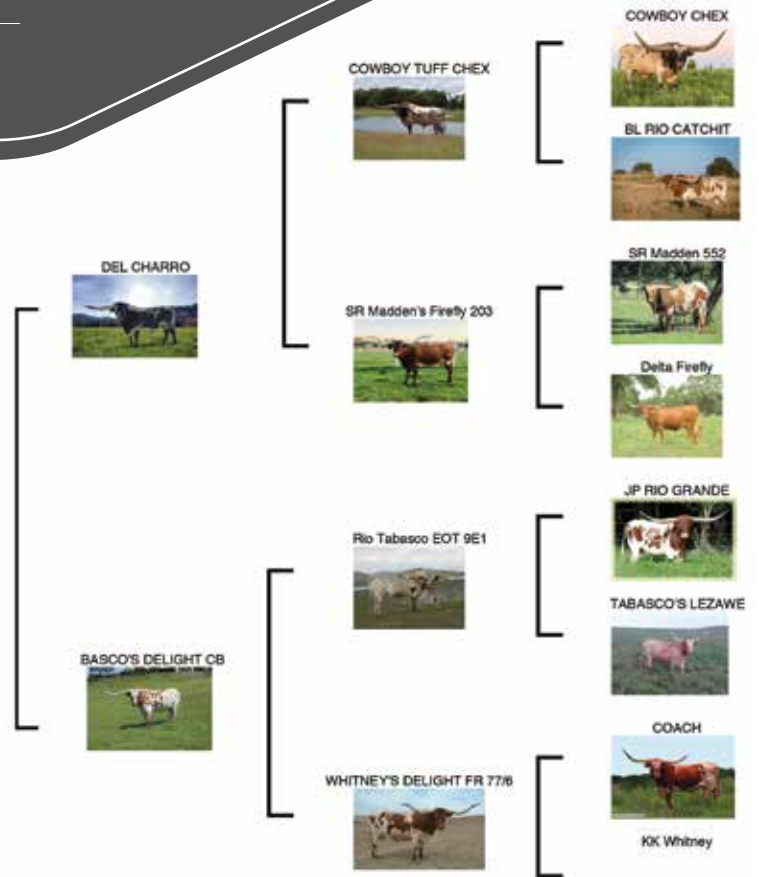

COMMENTS: Look at the horns on this beautiful young lady. No surprise here coming from this pedigree. Sired by the 90" two time HSC Triple Bronze Champion Del Charro and out of an over 81" TTT cow with a great pedigree. She will be ready to breed soon to the bull of your choice. Don't miss this great Del Charro gal.