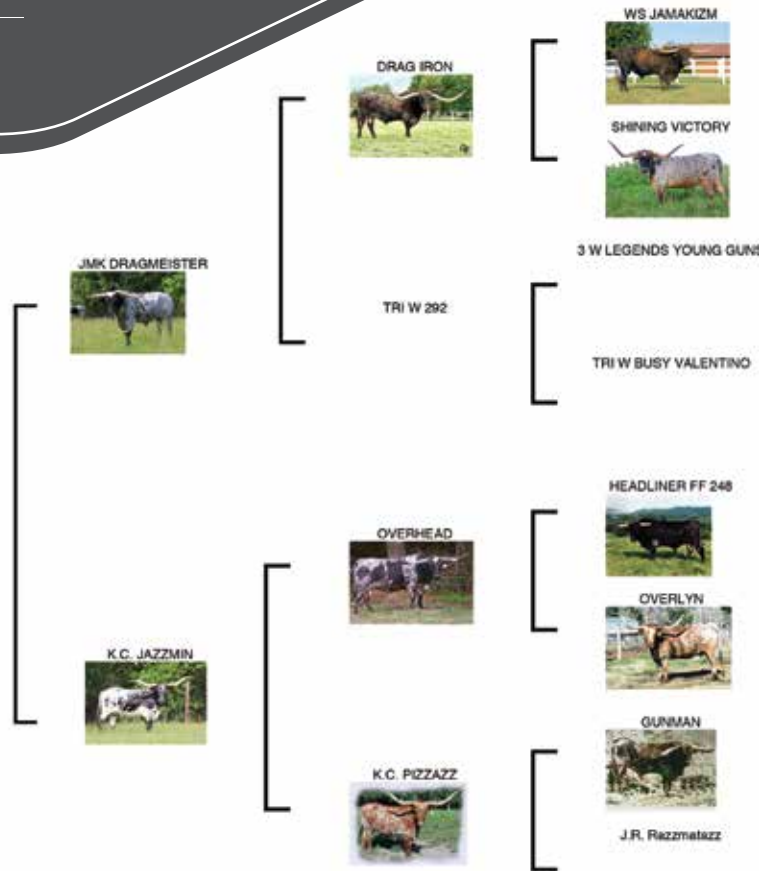

COMMENTS: OCV'd. Jam is our easiest going, gentlest cow we own. She is big bodied has a great bag and stays in excellent shape year round. Along with all that she comes with 78.5" TTT and a ton of total horn. She's exposed to our Saddle Horn son, PCC Bear Claw which also brings in WF Dumping which is one of the best producing families out there. She will be 7 months bred by sale date. We are retaining her last heifer as a replacement.

PCC BEAR CLAW
SERVICE SIRE

PLUM JAM
2019 HEIFER Sired BY JHCC CONCEAL THIS TARI

WS JAMAKIZM
GRAND SIRE

JMK MISS JAZZ

LOT
#25

DOB: 8/5/16 PH#: REG: C1327119
 SIRE: JMK DRAGMEISTER DAM: K.C. JAZZMIN
 BREEDING: EXPOSED TO DOUBLE TUFF CHEX (SON OF COWBOY TUFF CHEX)
 FROM 11/01/2020 TO 04/01/2021
 CONSIGNOR: KLAMPE CATTLE COMPANY, MIKE KLAMPE

COMMENTS: Great young cow with a "Who's Who" pedigree. Quiet and gentle to work and handle, throws outstanding color and a long history of twisty horns in her pedigree. Measured 67.25" on 12/19/20

DOUBLE TUFF CHEX
SERVICE SIRE