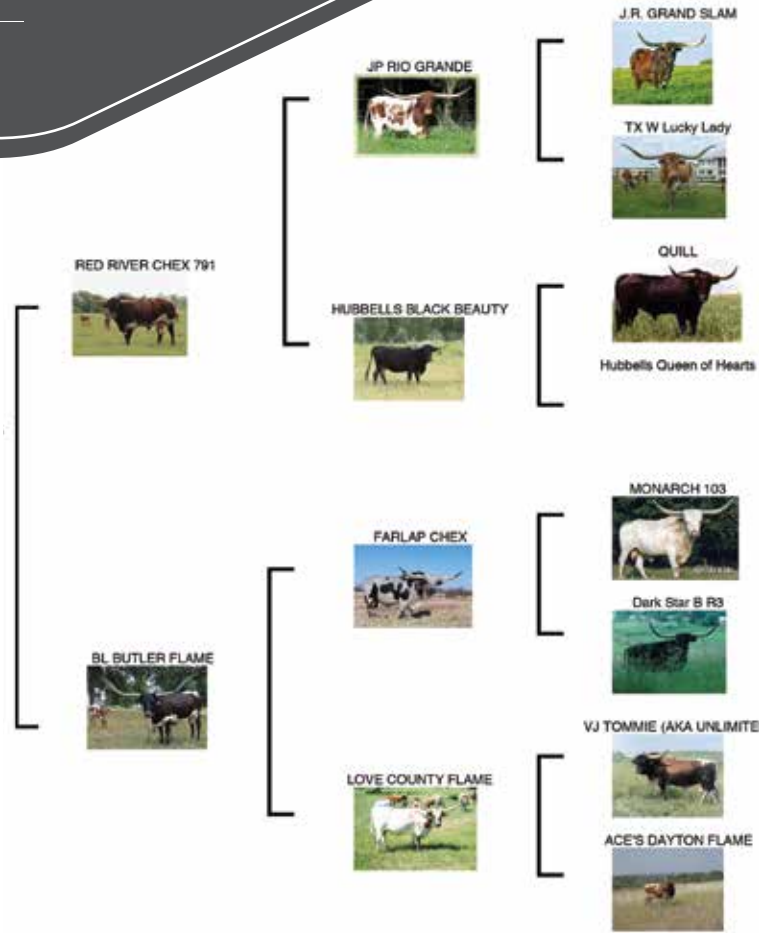

COMMENTS: Lovely, well-built heifer with Peacemaker, Concealed Weapon, Fielder. She has a very pretty windswept horn set with twist, and measured 74.75" January (just a little over 3.5 years). She is an excellent mother; her first calf was large and very well fed on her perfect udder! We left her open intentionally after her first calf was born in late fall, and she just calved again this week.

COMMENTS: Extraordinary female she carries the foundation genetics that the Loomis program was built on. Kenosha's sire has several daughters that are the mid-80s TTT when combined with Phenomenon genetics. On the top side her sire is a full brother to BL Rio Gizzy. Gizzy is the Dam to Bubba Tuff Chex. Will have a calf at side sired by BIG TEX. Extreme potential.