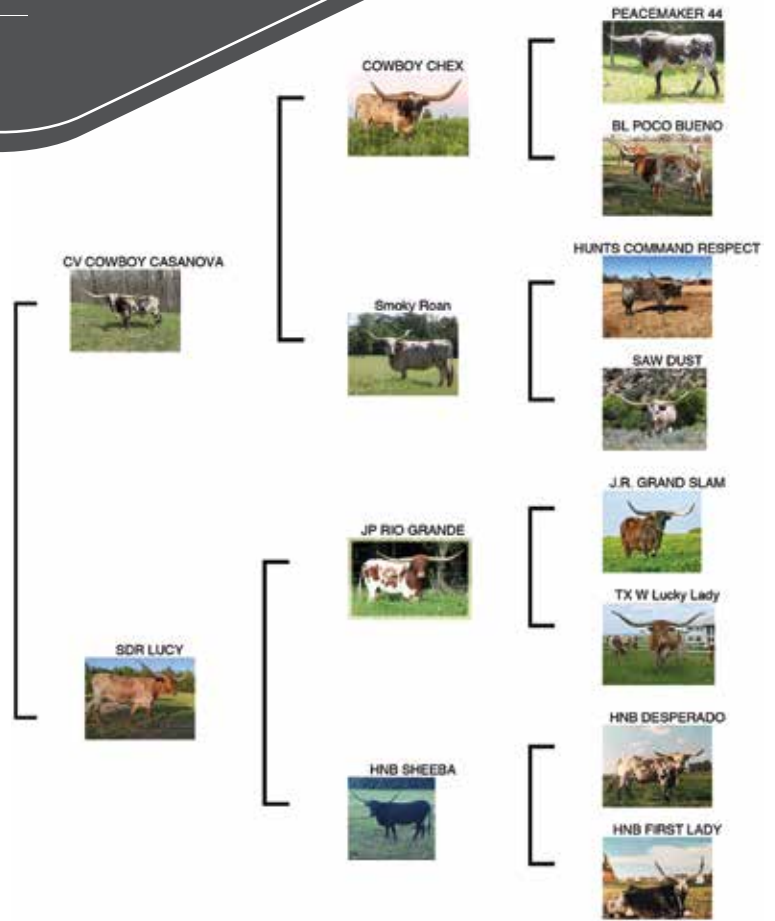

COMMENTS: Excellent roan Cowboy Casanova daughter out of a RM Heavy Touch daughter with swoopy horns that measured 67.5" T2T at 40 months. Raised a gorgeous, colorful 2020 heifer by Tuff and Grande 2/15. Bred back the same way. More info on www.feylonghorns.com.

COMMENTS: OCV'd. This young cow is very well bred! She has Cowboy Casanova on the top side and the always dependable JP Rio Grande on the bottom. A cow that will continue to be a producer for you. Her mothering ability, calm nature and solid frame are some of her best attributes.