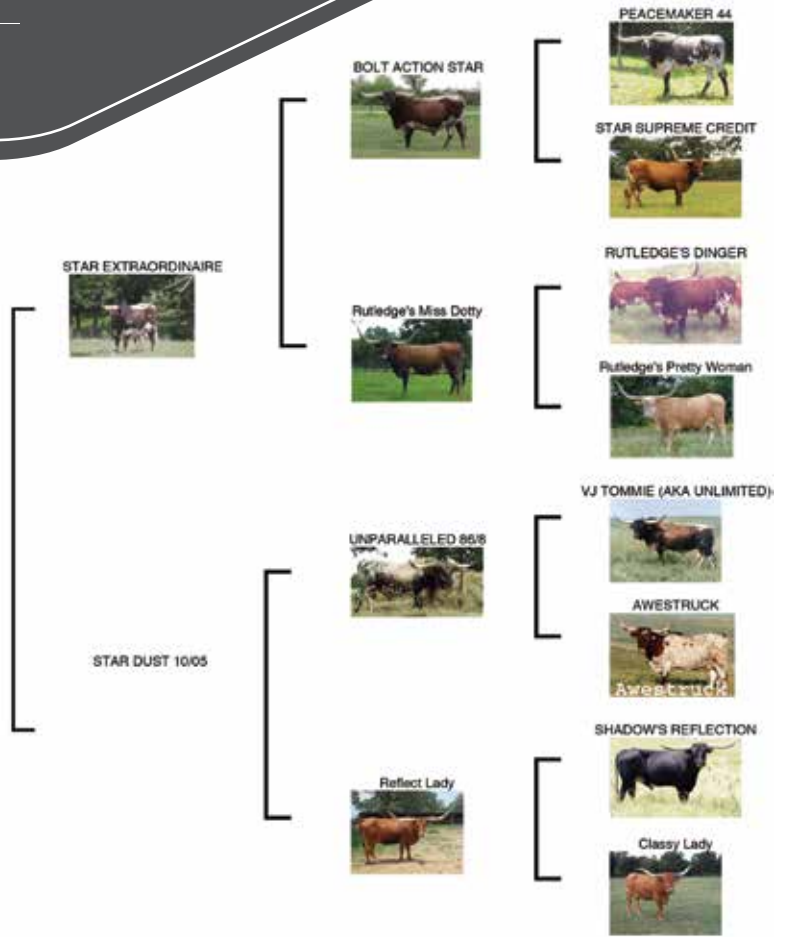

COMMENTS: ML Dust Bunny brings big horn and nice brindle to the pasture. Excellent with her calves and her sweet disposition and gentle genetics she is a solid addition to the herd.

STAR EXTRAORDINAIRE
SIRE