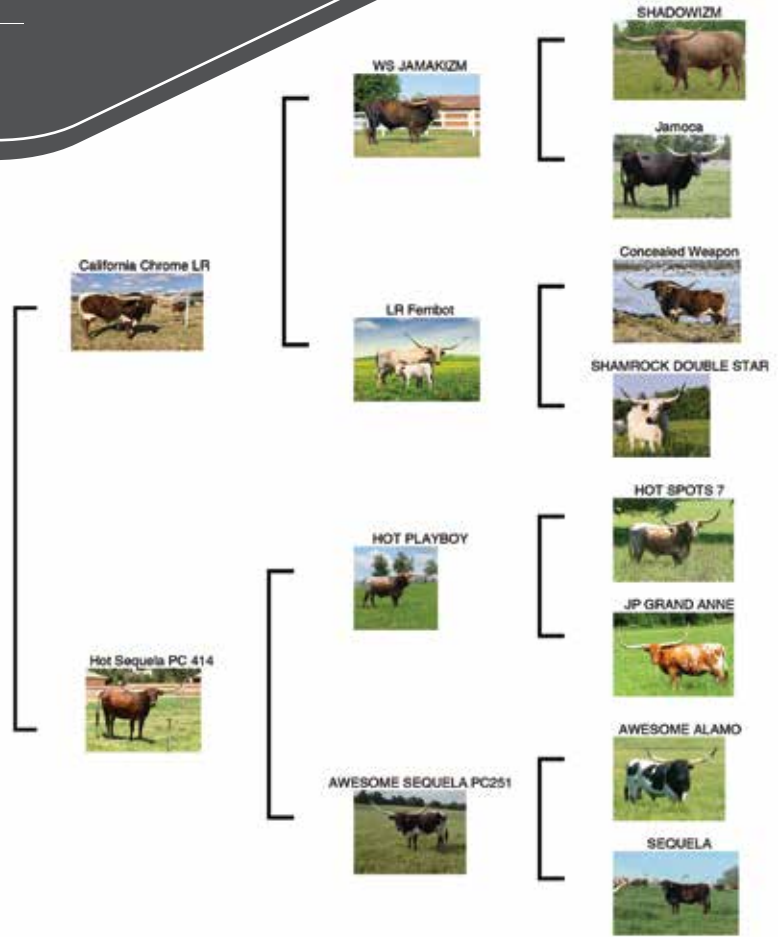

COMMENTS: Hottie is a standout in any pasture. She has a beautiful brindle coat, great conformation, and already showing early signs of twist. She is hay cube friendly and easy to work. The cherry on top is that she is bred with heifer sexed semen to the great, Rebel HR. More info @ www.LucasRanch.net