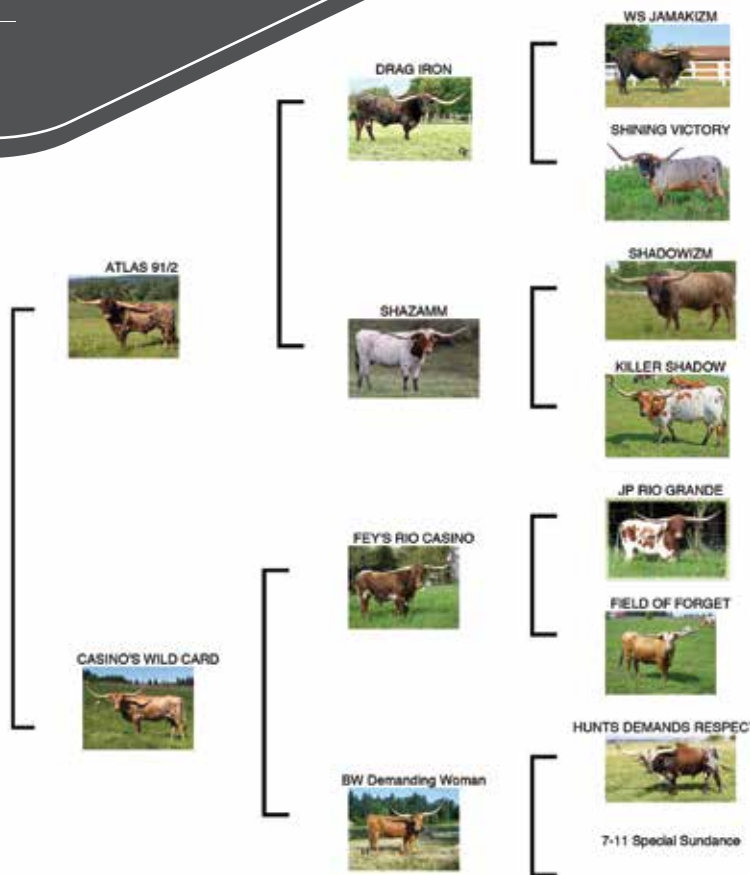

COMMENTS: Ace is hard to part with. A big horn cow with lots of color measuring over 84" TTT and confirmed bred to the two time HSC Triple Bronze Champion Del Charro, who measures right at 90" TTT. Ace is a great mother who raises big calves and is easy to work. She'll have another great calf by Del Charro late summer.