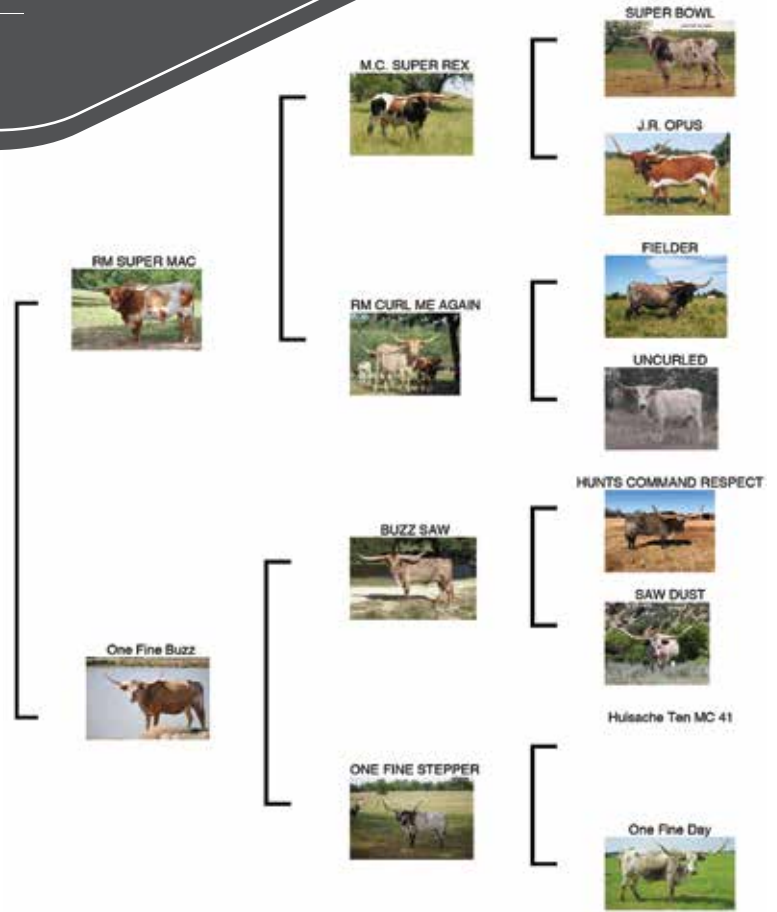

JBR HIGH VOLTAGE
SERVICE SIRE