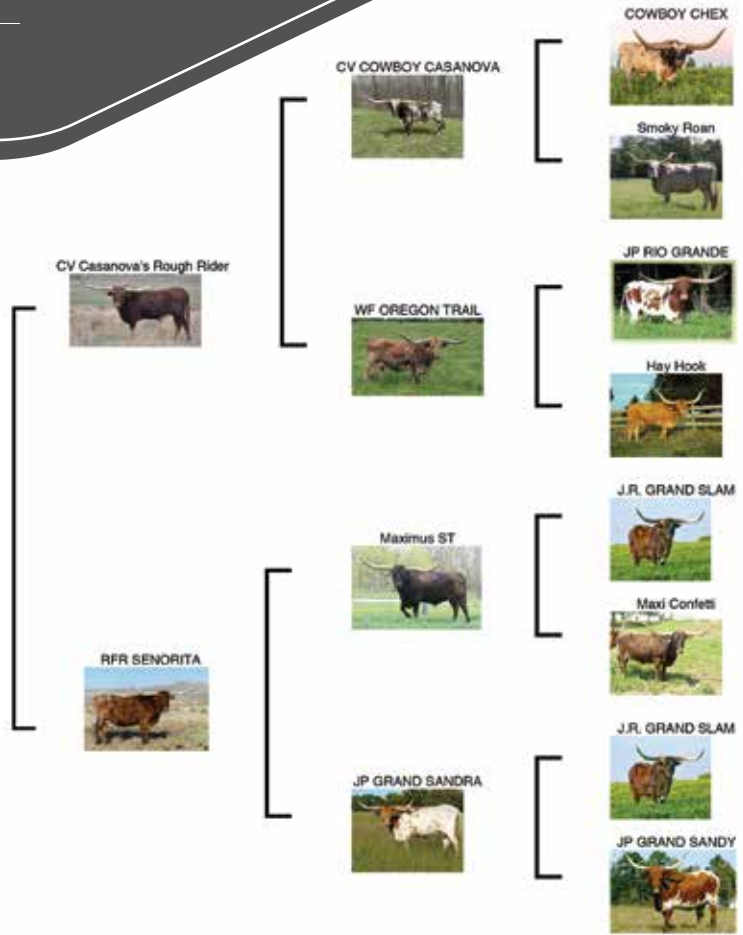

COMMENTS: Flora Linda is a tall elegant heifer who is putting on a lot of horn. She should be 70" at 3 years old with more to go! She has a bull calf at side by JBR American Patriot who is a son of the 100" Eternal Diamond. Get some of these important horn genetics into your herd with this great pair. Updates at CRLonghorns.com