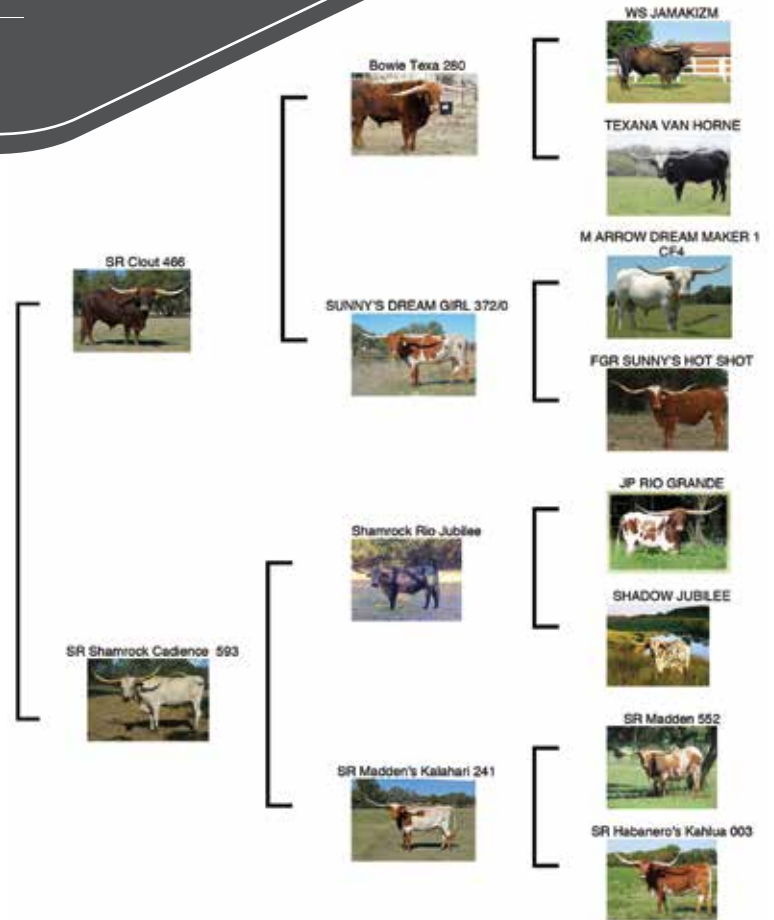

SR CLOUT 466
SIRE