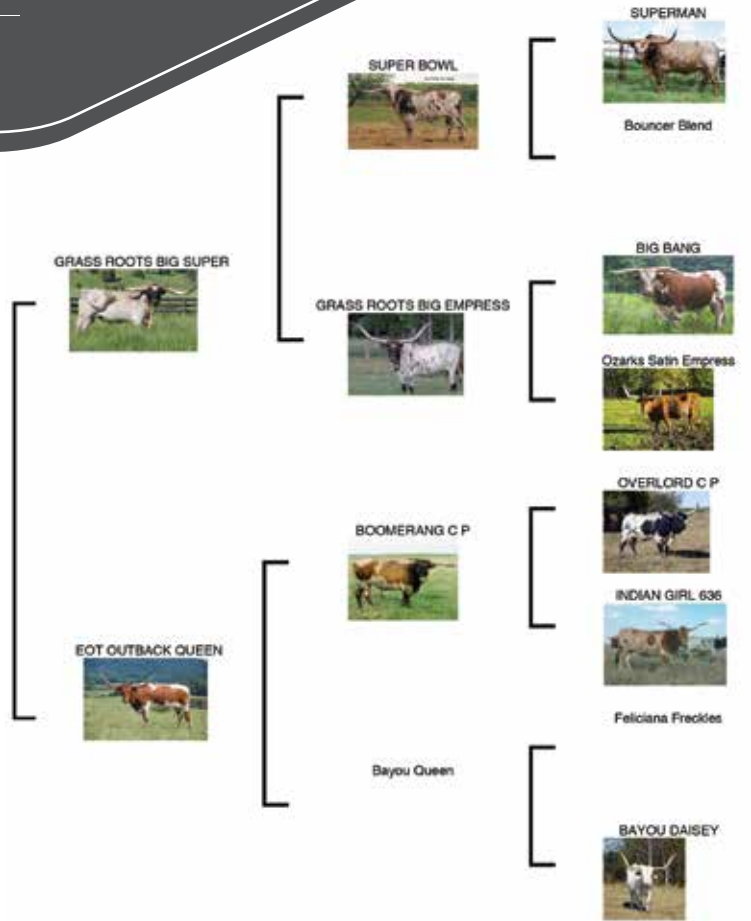

COMMENTS: Big bodied Super Bowl granddaughter out of Boomerang CP daughter, exposed to our Cowboy Tuff Chex son. We are retaining her 2019 heifer by Atlas 91/2 and we sold her 2020 bull by Tuff and Grande 2/15 as a herd sire prospect. Last measurement was over 77" T2T. More info on www.feylonghorns.com.

TUFF AND GRANDE 2/15
SERVICE SIRE