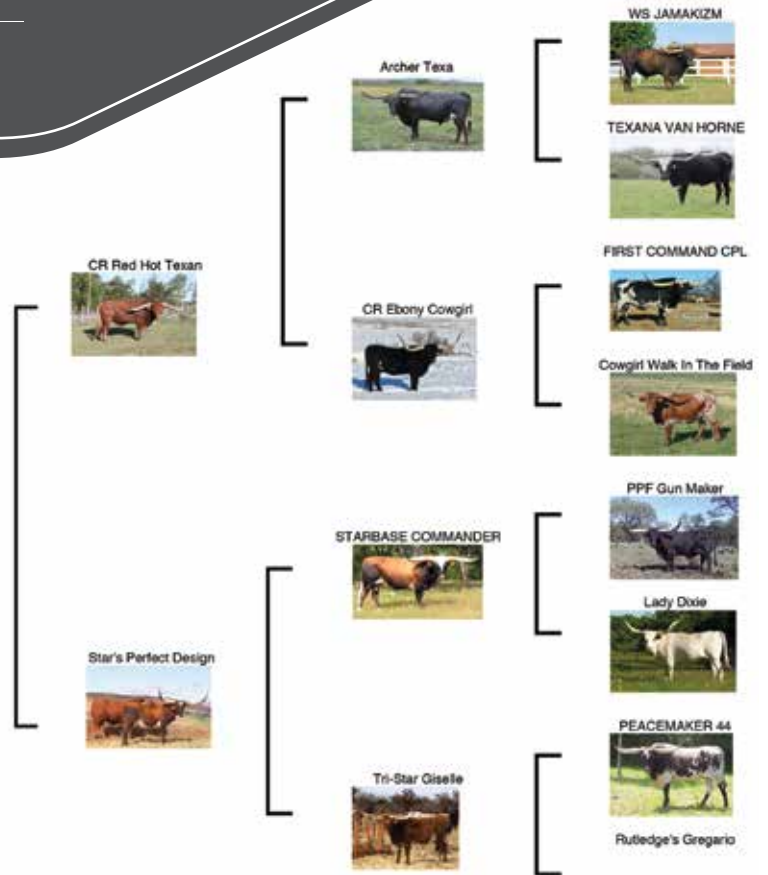

COMMENTS: This heifer is large, with a stacked pedigree including; Peacemaker, Starbase Commander, First Command, Archer Texa (Texana Van Horne). Vixen measured 58" ttt in January.

DRAG IRON
POTENTIAL AI SIRE