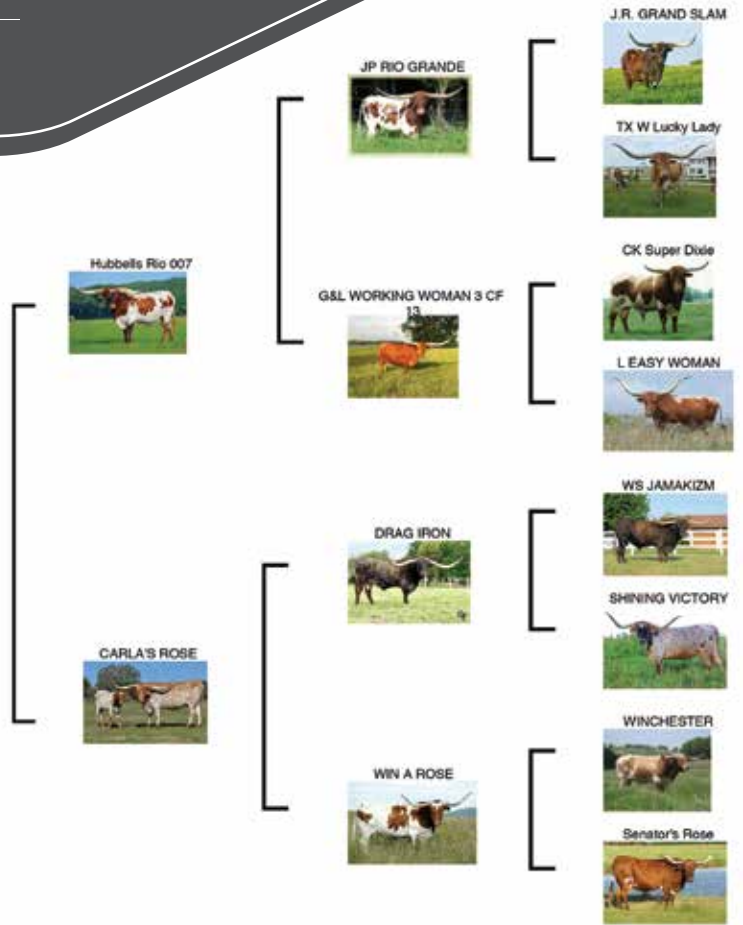

JP RIO GRANDE
GRAND SIRE