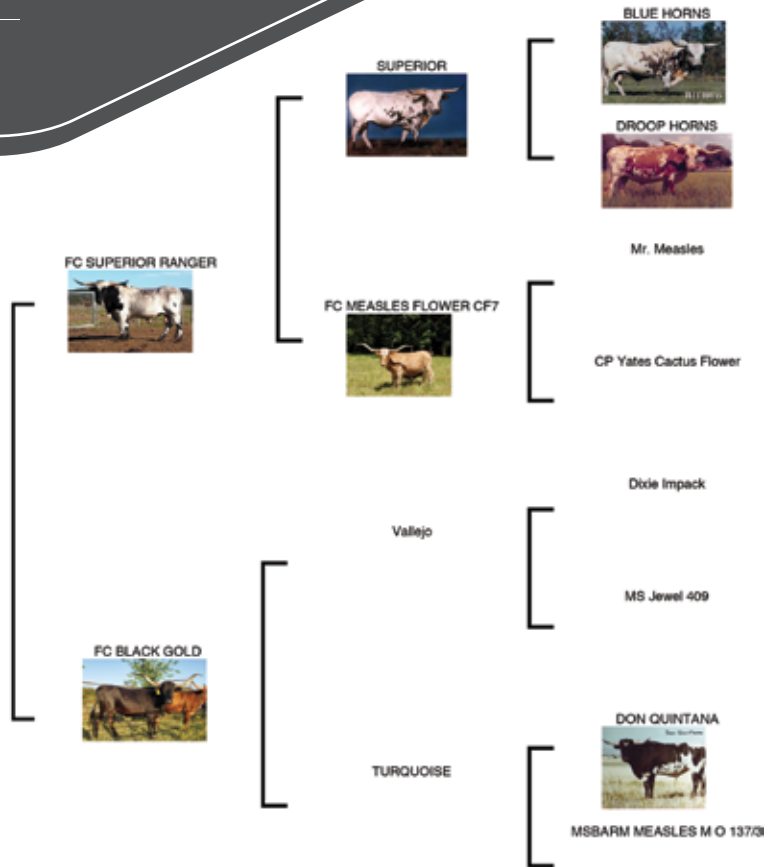

COMMENTS: ACC Black Pearl brings some good ole' fashion black and white twist to the party. Pearl is an easy going gal and attentive mother, she will bring flair and sweet and steady square lines that come from ACC.