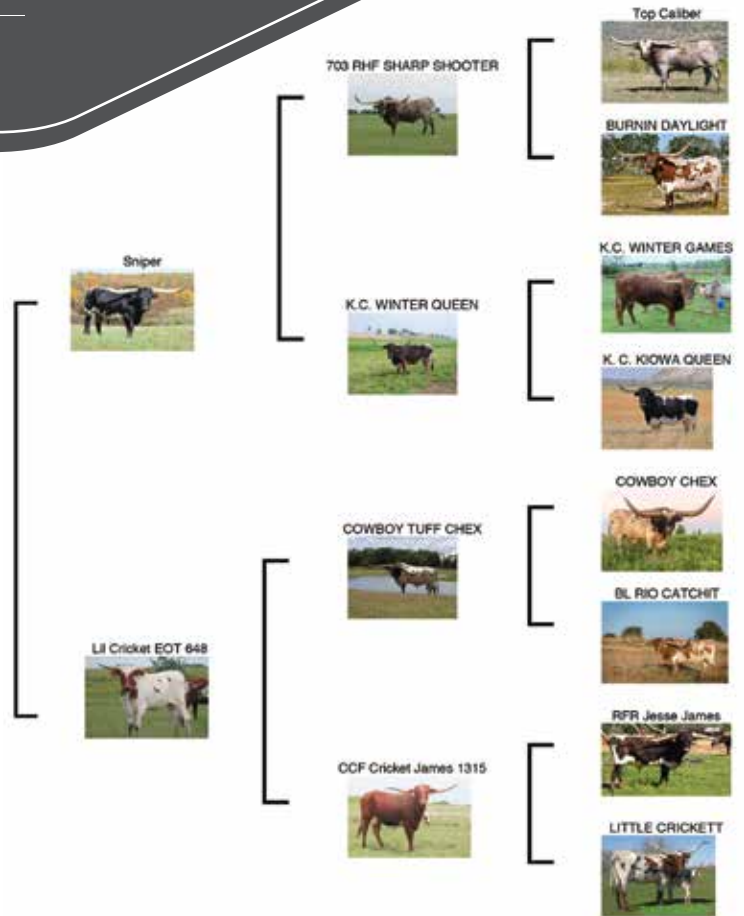

HL FULL THROTTLE
SIRE OF BULL CALF AT SIDE