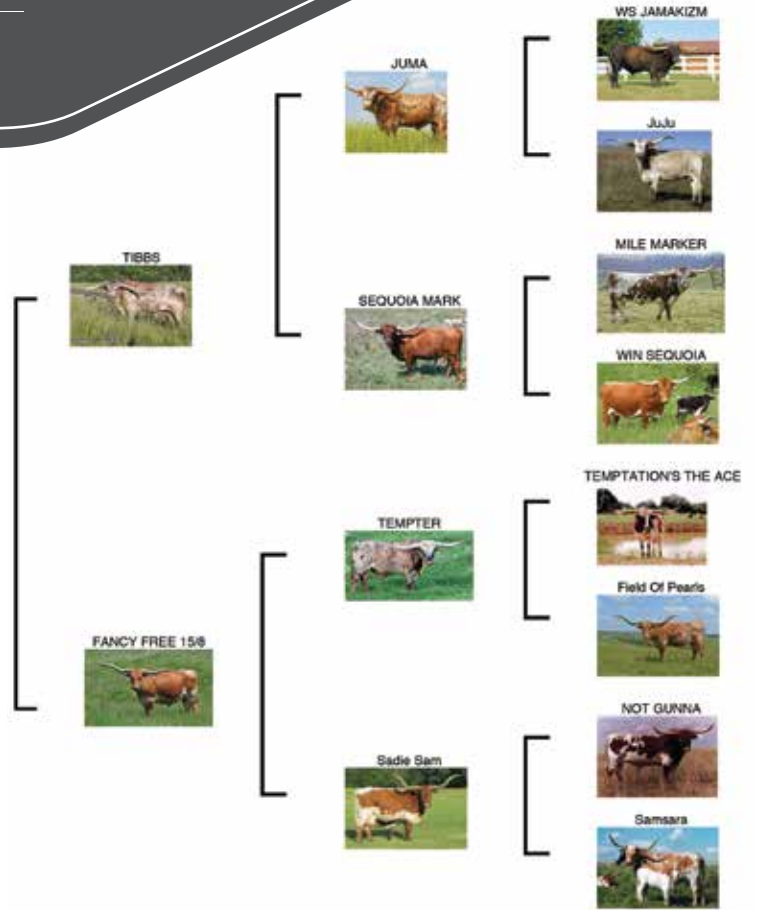

**LET US ACCELERATE
YOUR PROGRAM**

HERDSMANLEGENDS@GMAIL.COM

HERDSMANLEGENDS.COM 816-536-1083

TIBBY FREE

LOT
#1

DOB: 4/14/14 PH#: 209/4 REG: CI295652
 SIRE: TIBBS DAM: FANCY FREE
 BREEDING: EXPOSED TO PCC GREY EAGLE FROM 5/1/21 TO SALE DATE.
 CONSIGNOR: CR LONGHORNS, ALEXANDRA DEES

COMMENTS: Sweet and beautiful Tibby is from the heart of the Dickinson Cattle Company program. She has the gorgeous twist of her dam line and the fancy brindle of her sire line. Exposed to our young Gold Mine son for a wonderful calf in 2022. Updates at CRLonghorns.com