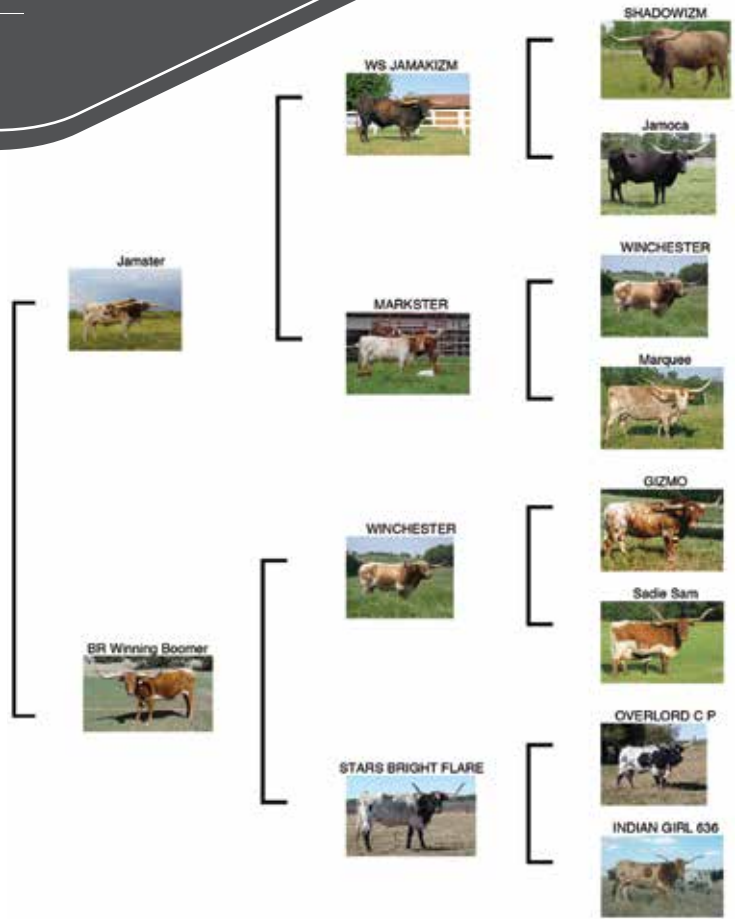

COMMENTS: OCV'd. Jam is our easiest going, gentlest cow we own. She is big bodied has a great bag and stays in excellent shape year round. Along with all that she comes with 78.5" TTT and a ton of total horn. She's exposed to our Saddle Horn son, PCC Bear Claw which also brings in WF Dumping which is one of the best producing families out there. She will be 7 months bred by sale date. We are retaining her last heifer as a replacement.