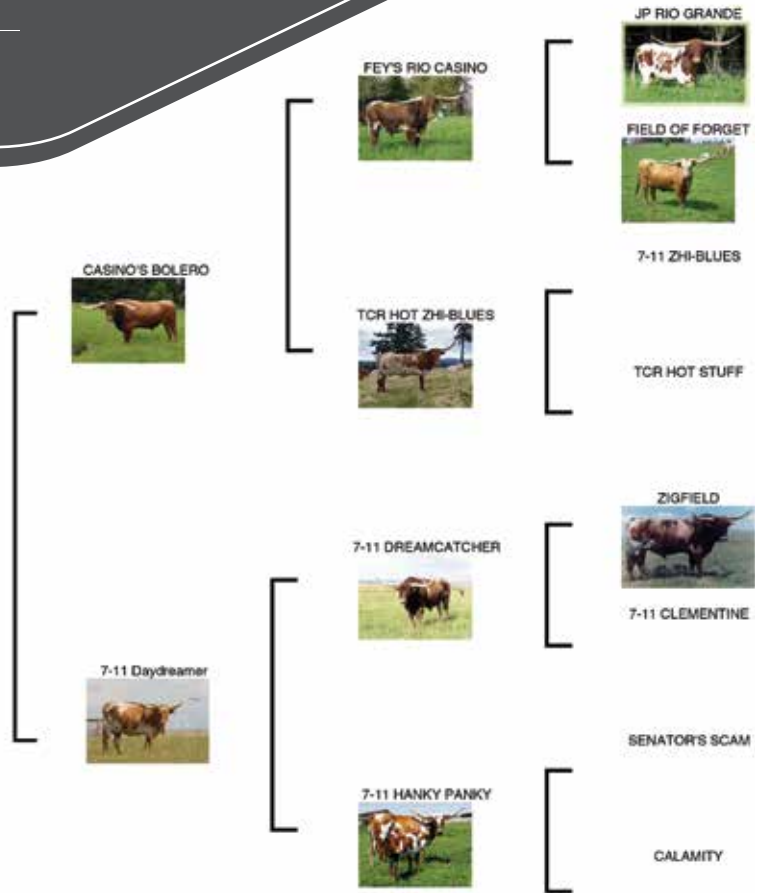

COMMENTS: Tango raises the fattest calf in the pasture every year and has a perfect udder! She is a very pretty brindle with horns that are almost 70", and beginning to twist. Her first calf was a bull that we used for a few years and therefore I have a couple of her granddaughters that I have retained, as well as a grandson who will be used as a junior/clean up bull this year; as I hope to start to AI.