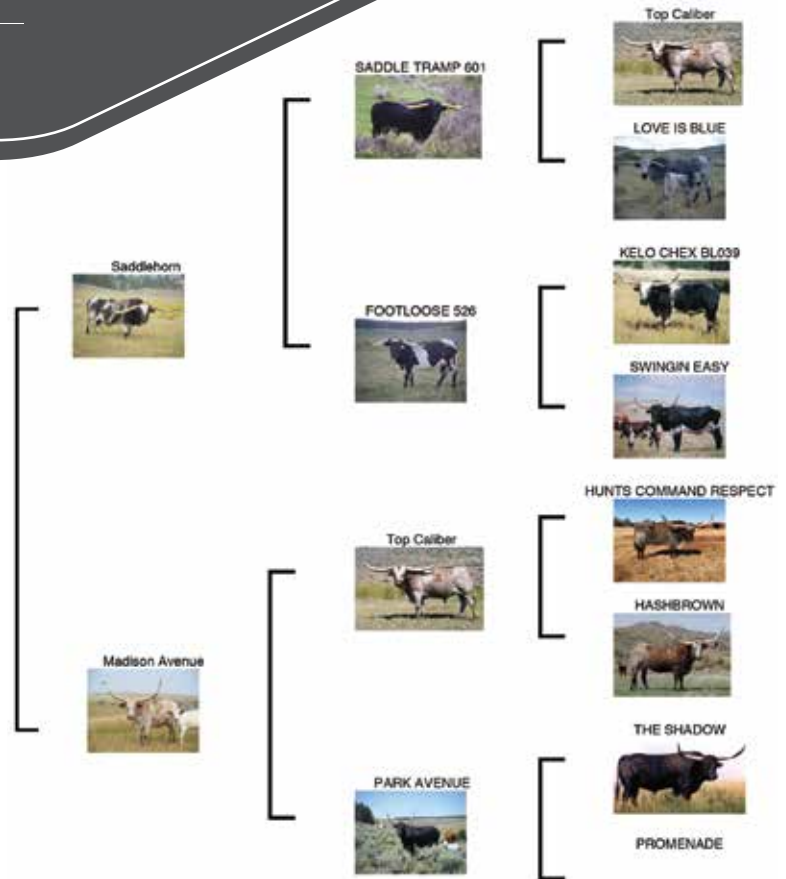

BLUE SUEDE SHOES
SERVICE SIRE

ROAD MAN BCR 711
SIRE OF BULL CALF AT SIDE

FIFTY-FIFTY BCB
GRAND SIRE

TOP SADDLE

LOT
#27

DOB: 3/30/16 PH#: REG: BI93443
 SIRE: SADDLEHORN DAM: MADISON AVENUE
 BREEDING:
 CONSIGNOR: FEY PICKER PARTNERSHIP, DANIEL & ANGELINA FEY
 ANDSCOTT & AMELIA PICKER

COMMENTS: This bull will add color to anything! 75% of his calves are black and white. He gets his laid back horns from his legendary sire, Saddlehorn. His 82" TTT of horn is really starting to twist and he puts it on his offspring. See aandslandandcattle.com or feylonghorns.com for more info.