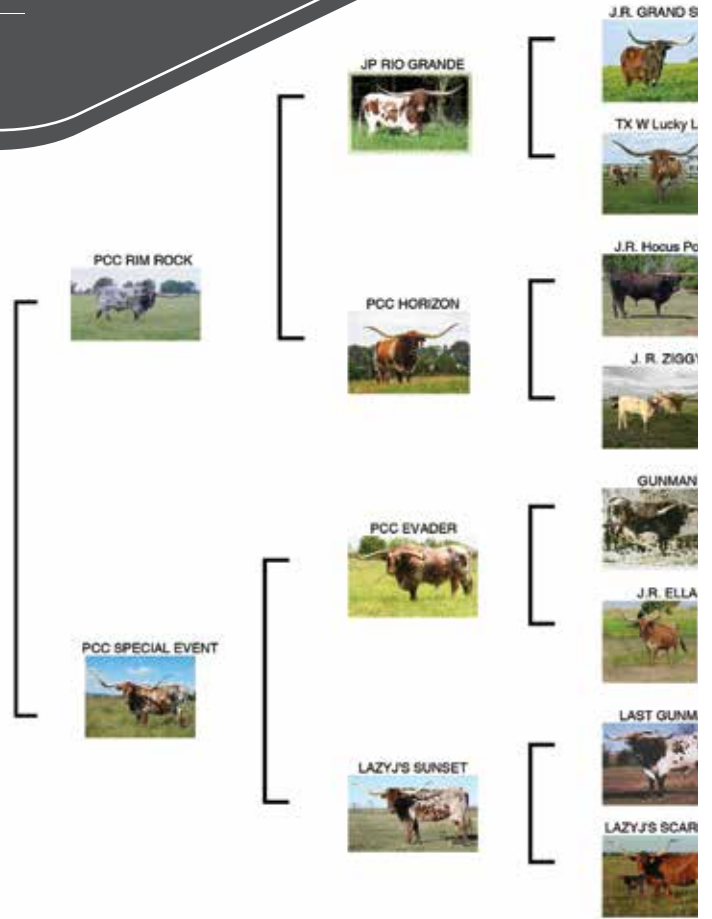

GOLD MINE 1
SERVICE SIRE