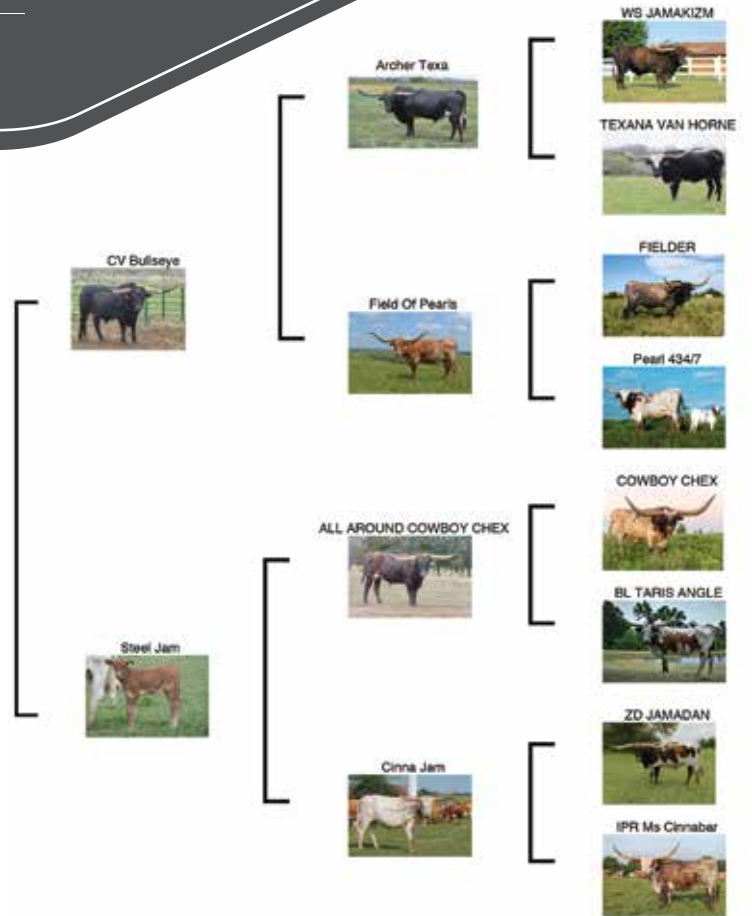

JH RURALLY SCREWED
X TTT JAMMIN' JENNY
88" TTT

Offering Consistency and Predictability

Robert & Carmen Larson

RC LARSON LONGHORNS (503) 812-2643

rclarsonlonghorns@gmail.com

STEEL MAGNOLIA 116

LOT
#12

DOB: 3/26/19 PH#: 116 REG: CL321091
 SIRE: CV BULLSEYE DAM: STEEL JAM
 BREEDING: HEIFER CALF AT SIDE BY TOP COSSACK, BORN 4/5/21.
 CONSIGNOR: FEY LONGHORNS LLC, DANIEL & ANGELINA FEY

COMMENTS: Beautiful brindle heifer that is very well bred with Archer Texa, Field of Pearls, Cowboy Chex and ZD Jamadan in her pedigree. Easy going, friendly 2-year old that will have a colorful calf at side by our black and white Top Saddle son. More info on feylonghorns.com