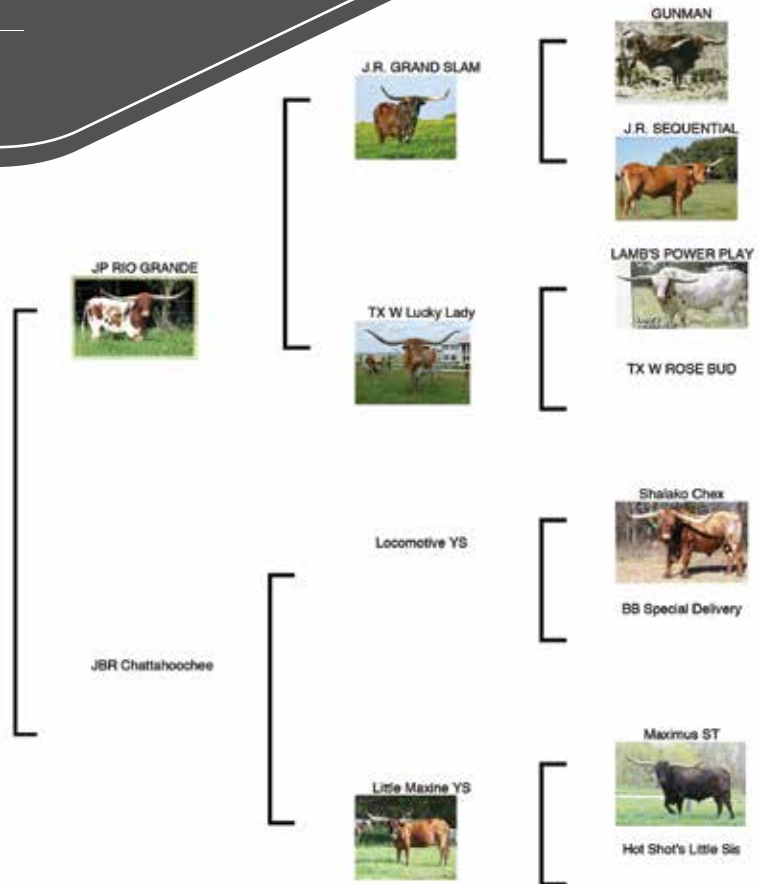

GARLAND'S BIG TEX
SIRE OF CALF AT SIDE