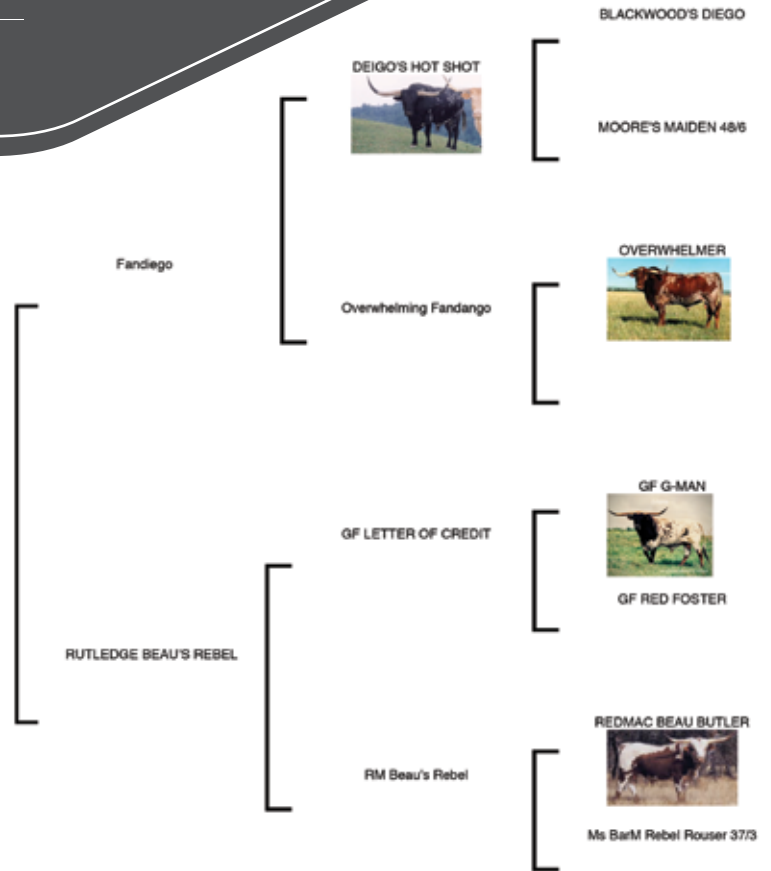

COMMENTS: Absolutely beautiful black and white senior cow. This cow has produced the biggest calves of our herd. She sells AI bred to COWBOY TUFF CHEX heifer sexed semen. Your first calf should return your investment and her head mount on your living room wall will allow you years of enjoyment. Don't pass on this stunning example of what a Longhorn Cow should look like. Measured 78.625" on 12/19/2020.