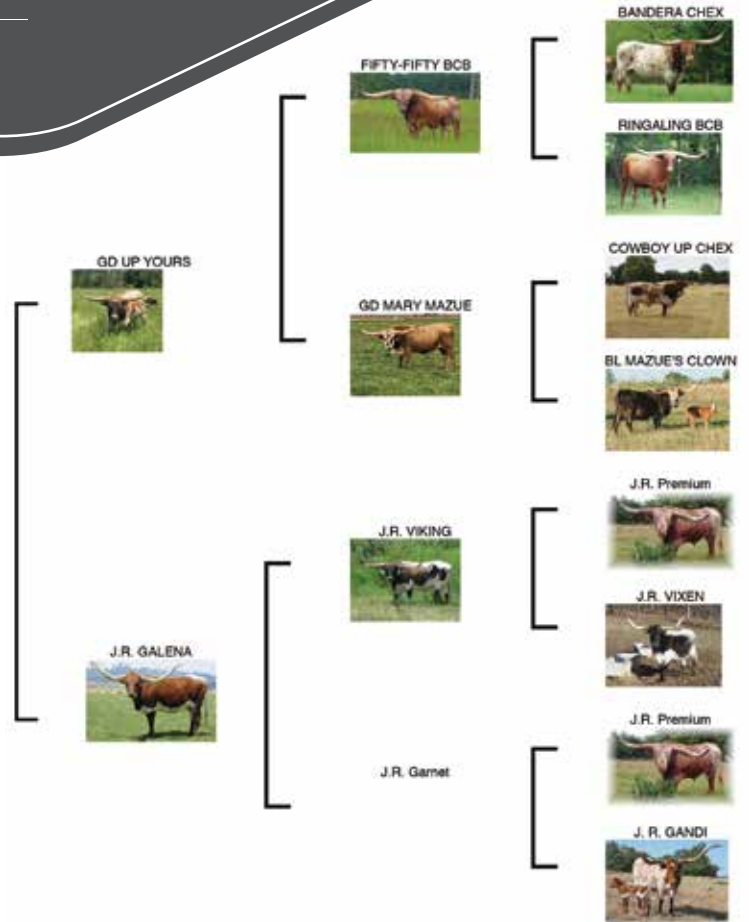

COMMENTS: This nice young heifer has a great pedigree with all Jones ranch on the bottom and Fifty-Fifty BCB on top. And the great Mazue line. She has not been exposed so take her home and breed her to your bull of choice. She won't even be 2 by sale date.