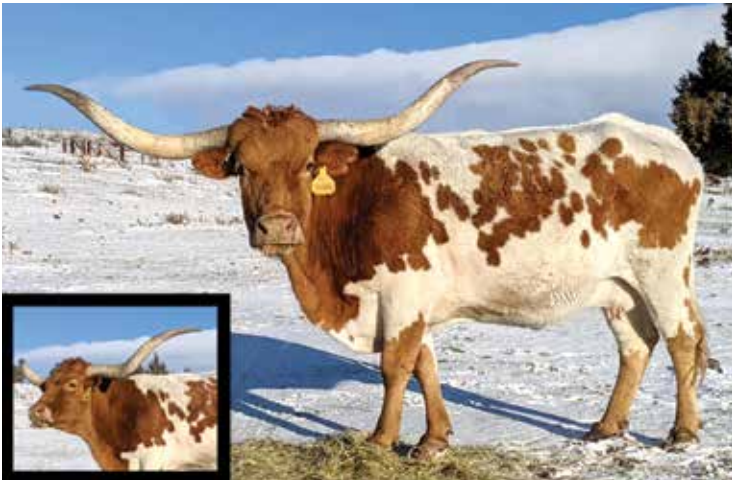

COMMENTS: The El Coyote Ranch is famed for its genetics and sale topping cattle. Stamp of Approval has gotten our stamp by proving to be an easy keeper and staying in amazing shape all year around. She has a great swept back horn set with a bit of twist that helps to increase the tip to tip length on her progeny. This is cow is a great mother who bags up enough to feed two calves! We are keeping her 2020 heifer as her replacement and have exposed her to our up and coming blue roan bull SSR Iron Buttons for what should be a very colored up calf!