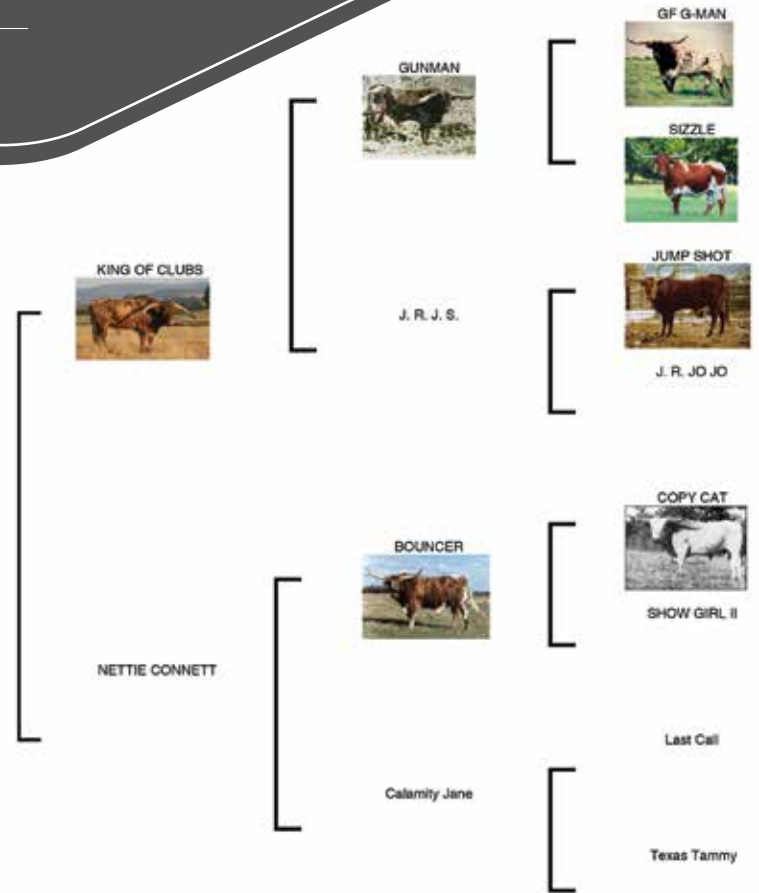

GARLAND'S BIG TEX
SERVICE SIRE