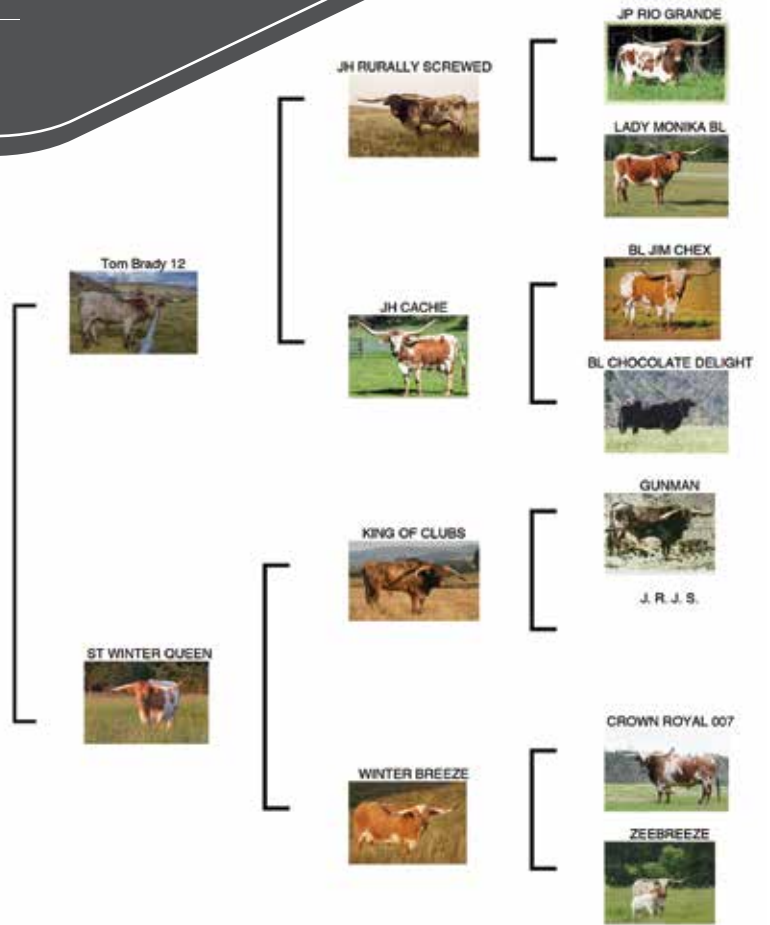

COMMENTS: OCV'd Beautiful blonde brindle spotted heifer by a very nice son of JH Rurally Screwed and out of an own daughter of King Of Clubs X Winter Breeze. ST Queen Ella G was the West Coast Heifer Futurity Champion in 2018 & 2019. She's a complete package with lateral horn growth, flashy color, great confirmation and very tame gentle disposition. AI'd to RC Tsunami.