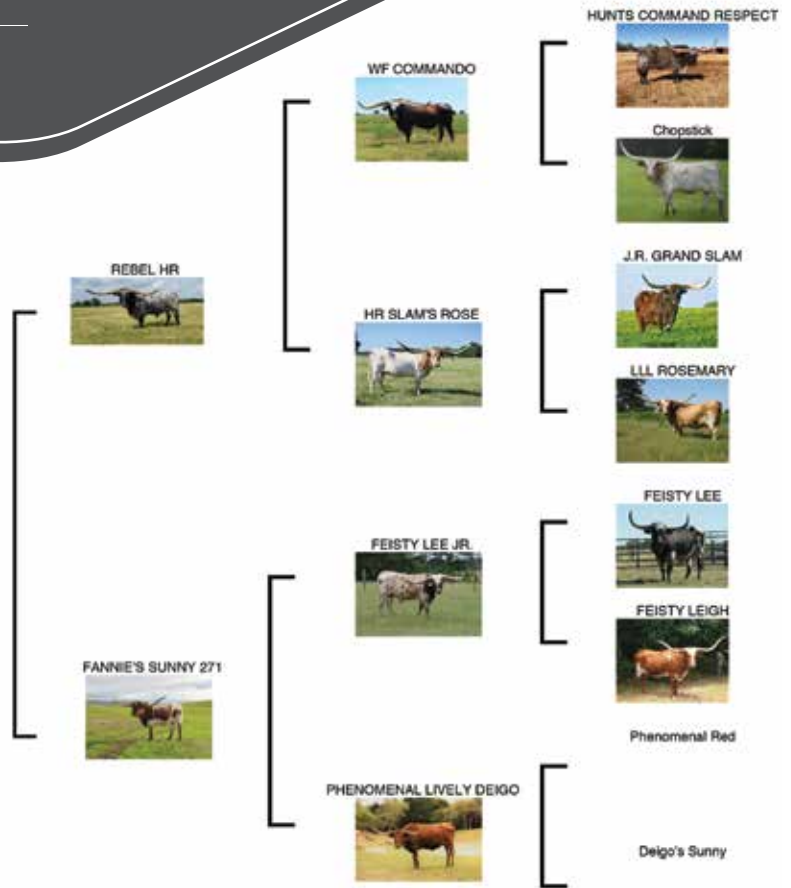

COMMENTS: Star is an outstanding Rebel HR heifer with a great start on horn. She is out of one of our best, Fannie's Sunny 271 who measures of 85" TTT. Excellent pedigree top and bottom. She is easy to work and is exposed to California Chrome LR, an over 83" Jamakizm son. Updated horn and breeding info at sale time.