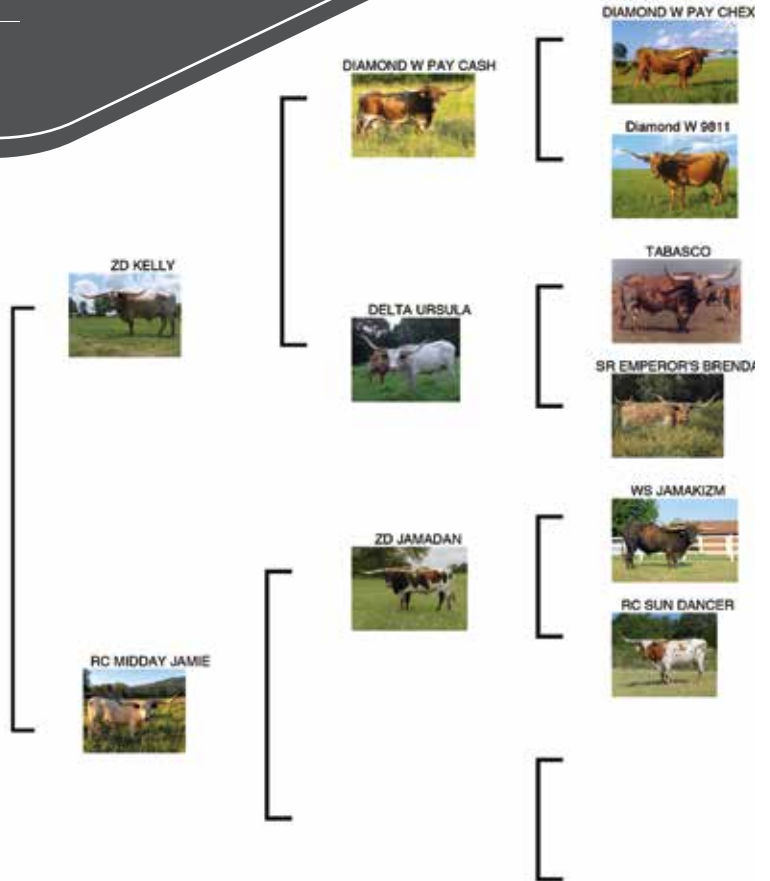

COMMENTS: Excellent heifer with a proven genetic cross. Her dam was double bred Jamakizm then crossed with ZD Kelly. The same genetic cross as our Famous RC Lacey K cow. Years of production ahead with rock solid pedigree. Only consistency and predictability in the future for her. Then we AI'd her to BR Cracker Jack. That adds Rio Grand and Lady Monica and Poco Lady to the pedigree.