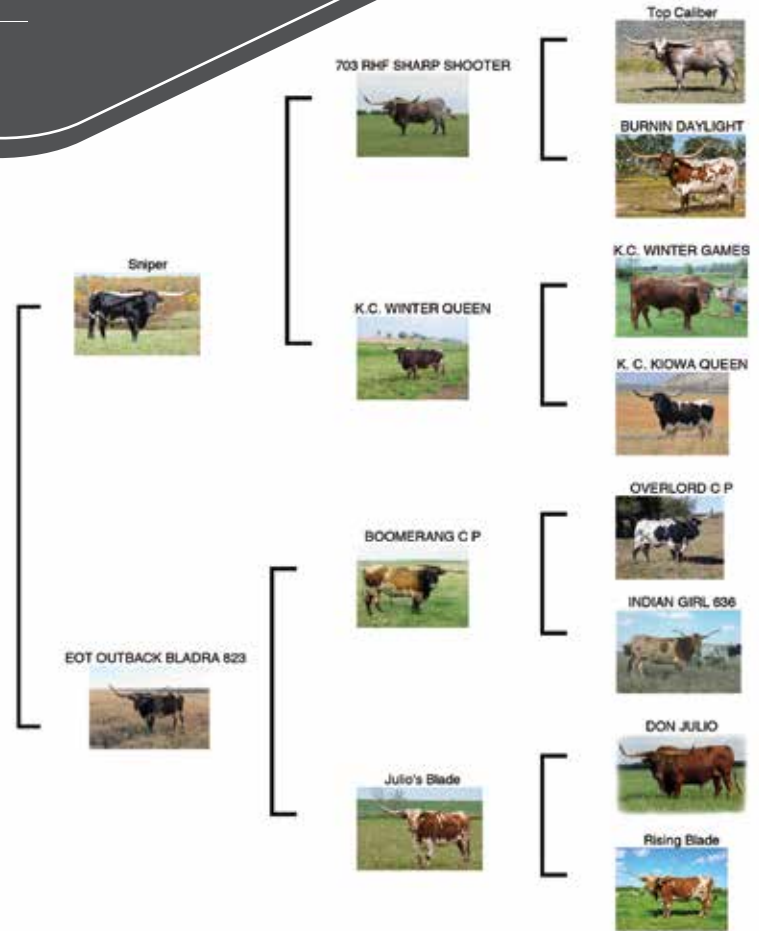

SNIPER
SIRE