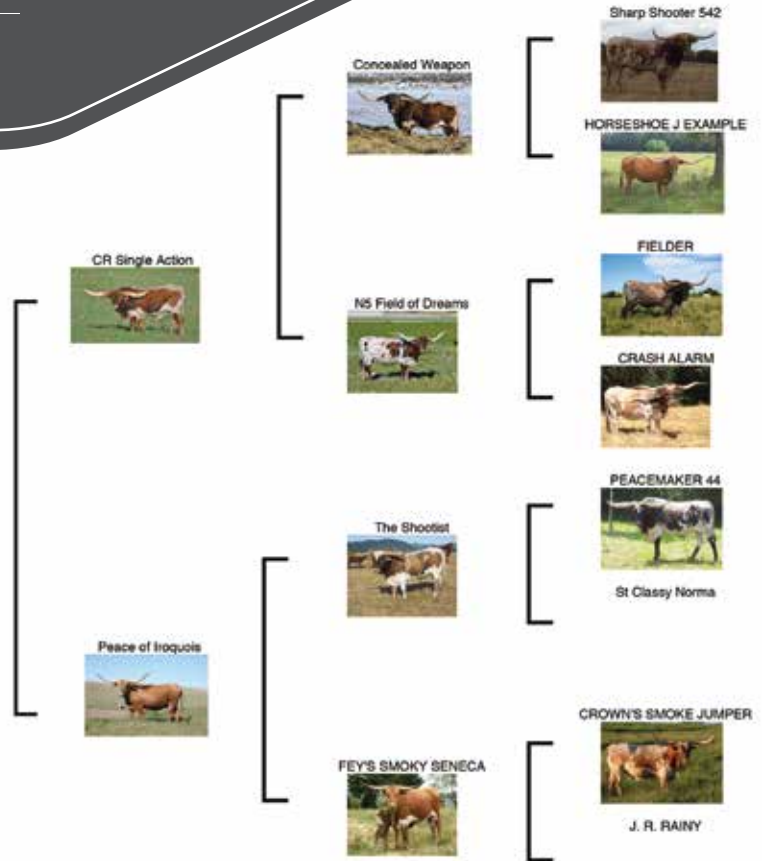

COMMENTS: OCV'd. Very smooth young cow with great breeding. She has the disposition, color, horn and mothering ability you want in a Longhorn. First Place goes back to Rim Rock on the top side and Lazy J's Sunset on the bottom. You can put this girl in your front pasture!

TUFF AND GRANDE
SERVICE SIRE

A&S 100 GRAND
SON BY CR MARS

PCC SPECIAL EVENT
DAM

WB PEACEFUL ILLUSION

LOT
#4

DOB: 5/14/17 PH#: 17 REG: CI307857
 SIRE: CR SINGLE ACTION DAM: PEACE OF IROQUOIS
 BREEDING: BULL CALF AT SIDE BORN 3/5/21, Sired by CR RED HOT TEXAN
 WILL PROBABLY BE AI'D TO M.C. HANGIN' TUFF
 CONSIGNOR: WB LONGHORNS, BARBARA MCKINNEY

COMMENTS: Lovely, well-built heifer with Peacemaker, Concealed Weapon, Fielder. She has a very pretty windswept horn set with twist, and measured 74.75" January (just a little over 3.5 years). She is an excellent mother; her first calf was large and very well fed on her perfect udder! We left her open intentionally after her first calf was born in late fall, and she just calved again this week.