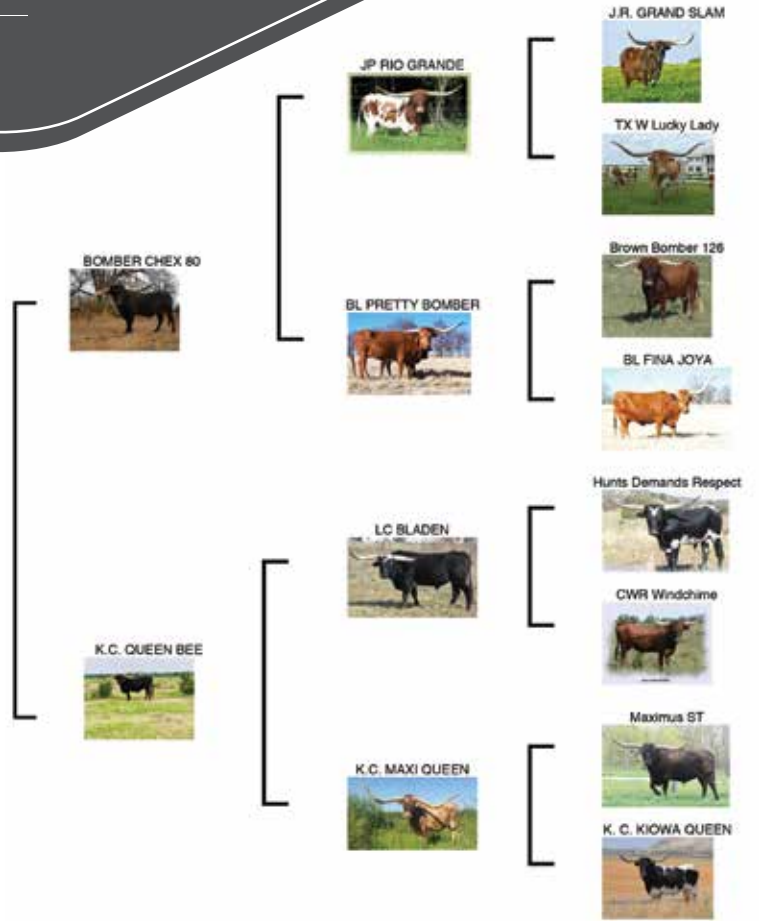

COMMENTS: Over 91" of total horn, great conformation, and built like a cow should be. Queen also enjoys eating hay cubes out of your hand. She has a pedigree with 5 animals over 80" ttt. We are retaining her 2020 heifer by California Chrome LR. She is bred back the same way for another amazing 2021 spring calf. Calf at side will have 10 over 80" and 1 over 90" ttt animals in its pedigree. Also, she may be bred back for a 3 in 1 package. More info @ www.LucasRanch.net