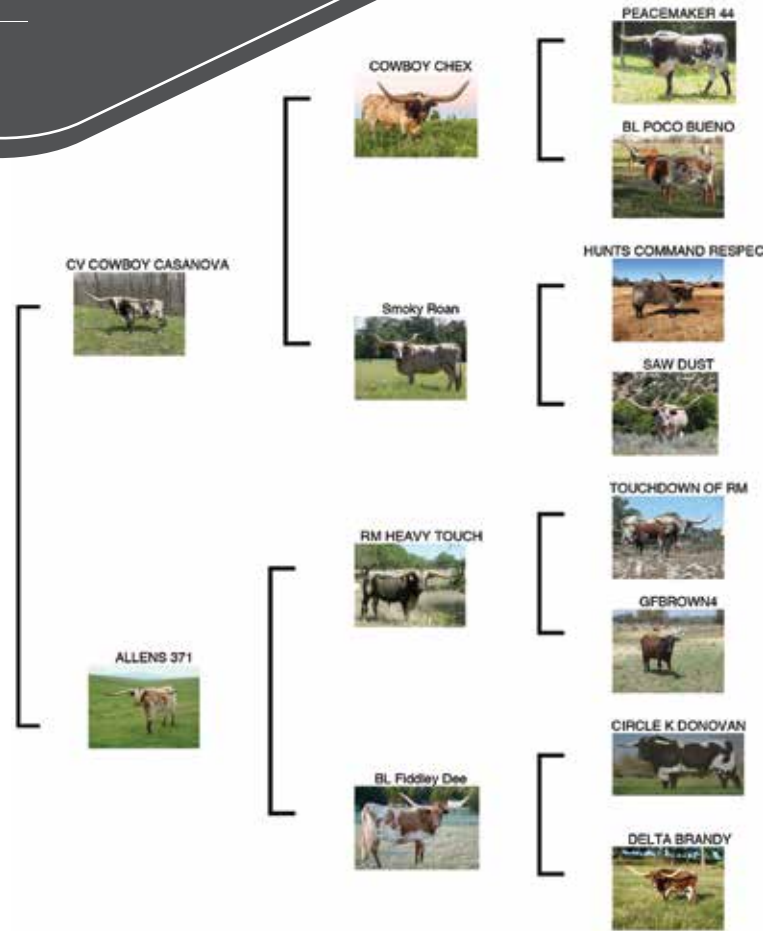

COMMENTS: Excellent roan Cowboy Casanova daughter out of a RM Heavy Touch daughter with swoopy horns that measured 67.5" T2T at 40 months. Raised a gorgeous, colorful 2020 heifer by Tuff and Grande 2/15. Bred back the same way. More info on www.feylonghorns.com.