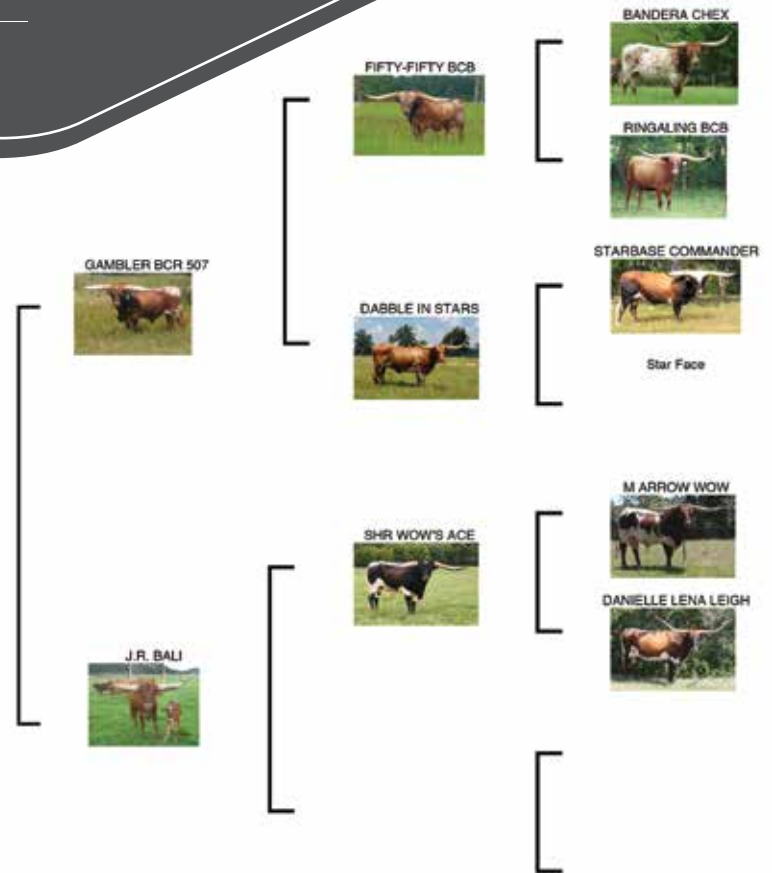

J.R. BELIZE

LOT
#26

DOB: 5/22/17 PH#: 279 REG: 276486
SIRE: GAMBLER BCR 507 DAM: J.R.BALI 185
BREEDING: BULL CALF AT SIDE BY ROAD MAN BCR 711, BORN 3/3/21.
EXPOSED TO BLUE SUEDE SHOES 3/3/21 TO 6/18/21.
CONSIGNOR: ROUGHSHOD RANCH, INGRID HUANG

COMMENTS: This gal has a horn packed pedigree including her grandsire the late Fifty-Fifty BCB. Don't let her color fool you she delivers calves that will WOW. Bull calf at side for your chance at a bull with double dose of Fifty-Fifty BCB top and bottom. Easy to work cow.