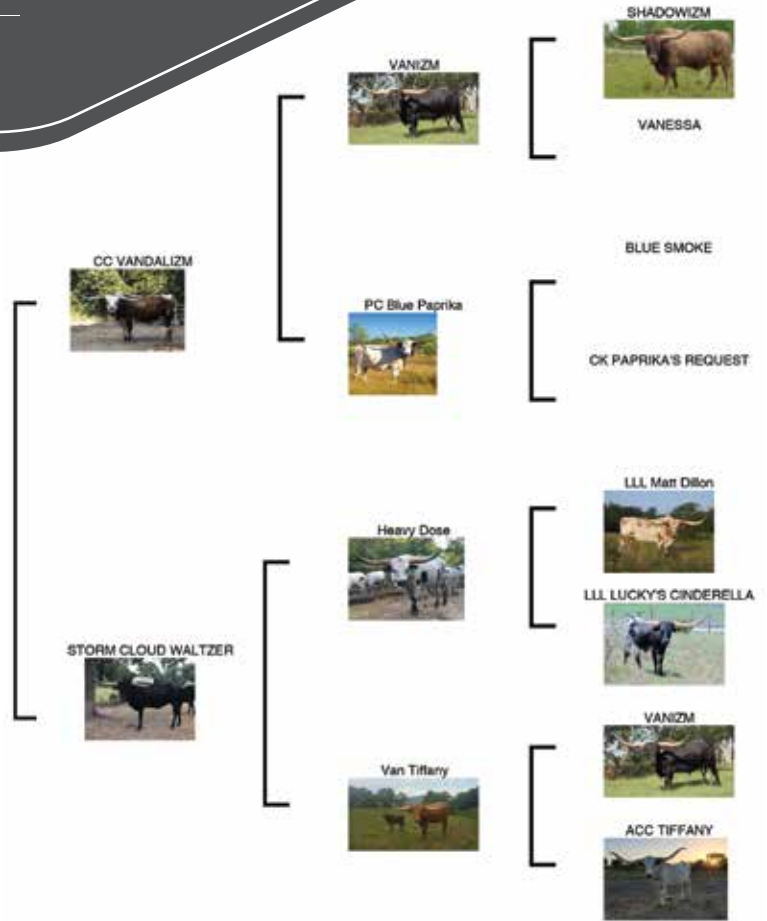

COMMENTS: Stunning blue roan heifer that passes color on to her calves. Previously halter broke and dog gentle. This heifer has been putting on the horn. Pedigree on her will upgrade your program with bloodlines including Shadowizm, Vanizm, and Matt Dillon. Due to calve by son of Fifty-Fifty BCB before sale.