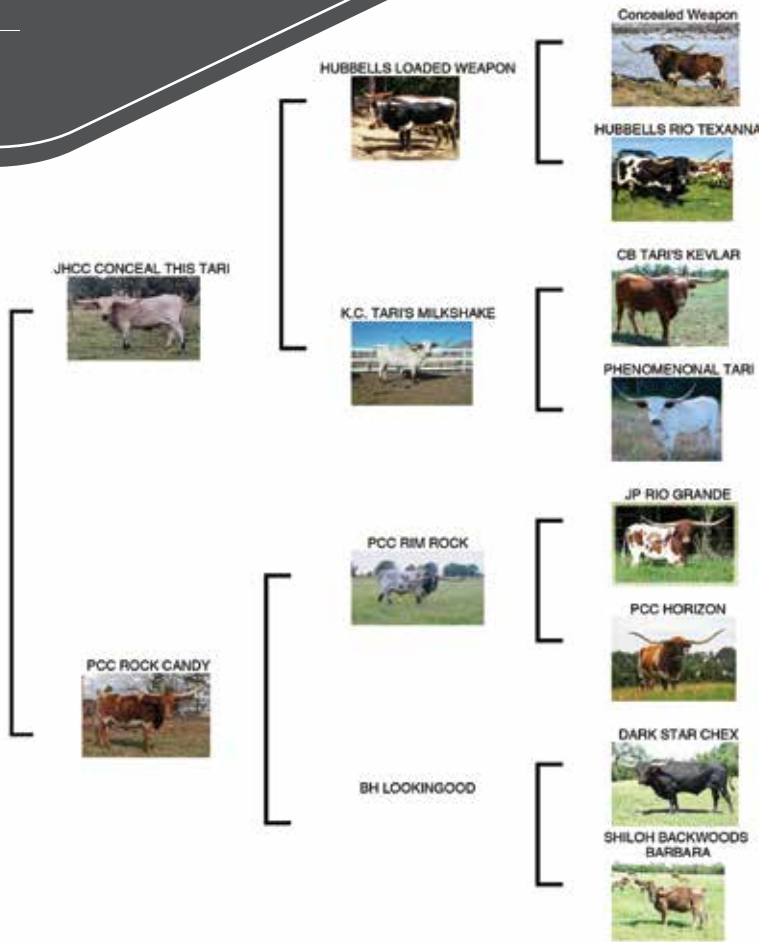

COMMENTS: OCV'd. Rockin Tari comes off an extremely laid back twisty, Rim Rock daughter. She has been exposed to our HSC futurity champion and superior bull Invictus, who is a Vindicator son. Her twist is already starting to come in. Check out this blue eyed beauty!