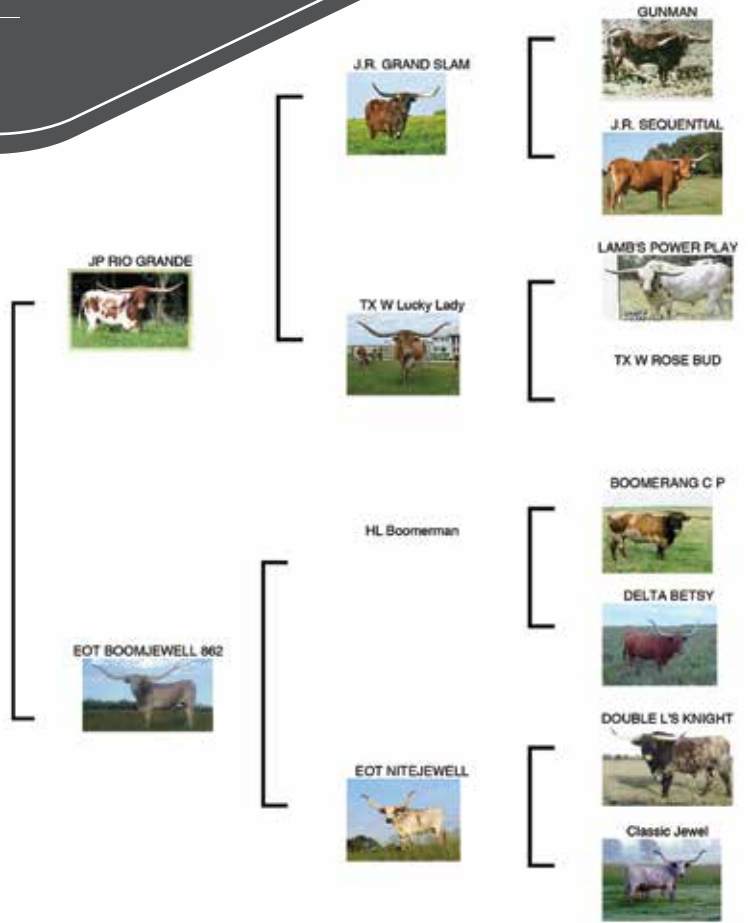

PACIFIC COWBOY 40
SIRE OF HEIFER CALF AT SIDE