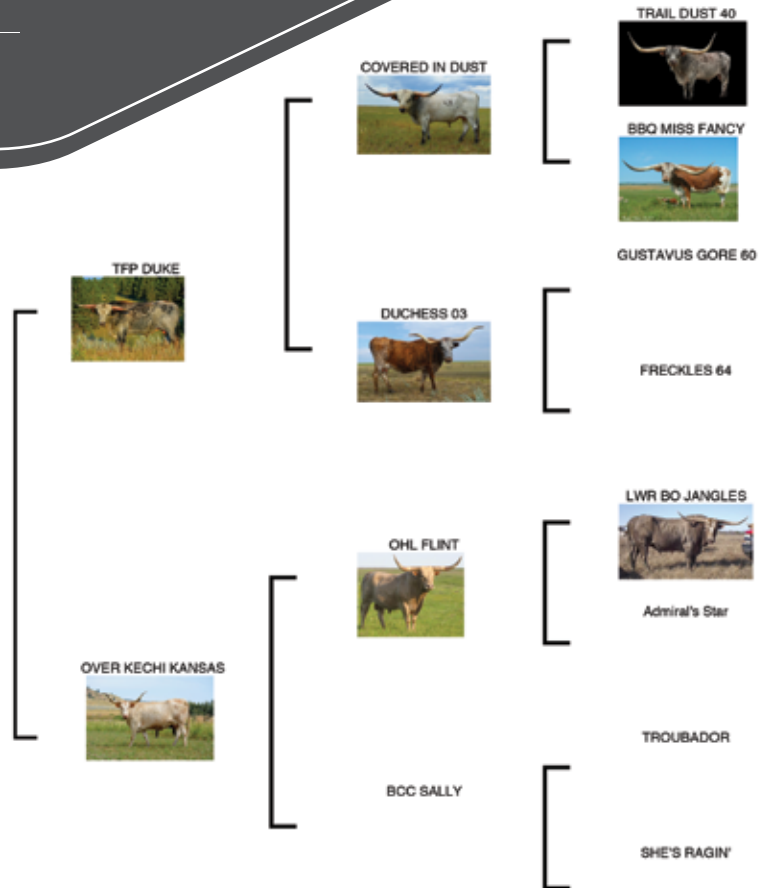

COMMENTS: This Mulberry Roan heifer is a true rare gem! She gave us a pretty blue roan heifer last year and has been bred to Blue Suede Shoes a grulla bull with a packed pedigree of JP Rio Grand and Iron Mike for what should be a stunning calf!