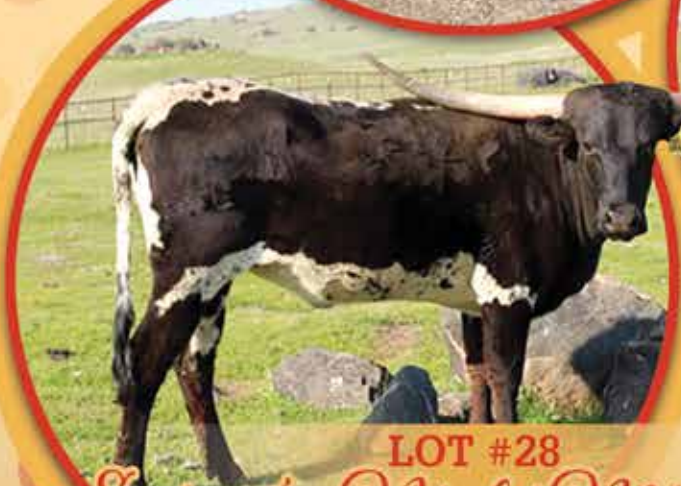

LOT #35
Atlas' Ace

DOB: 4/4/15
ATLAS 91/2 X CASINO'S WILD CARD

LOT #46
Charro's Chachita CB

DOB: 11/22/19
DEL CHARRO X BASCO'S DELIGHT CB

LOT #28

Sniper's Night Mist CB

DOB: 10/14/18
SNIPER X EOT OUTBACK BLADRA 823