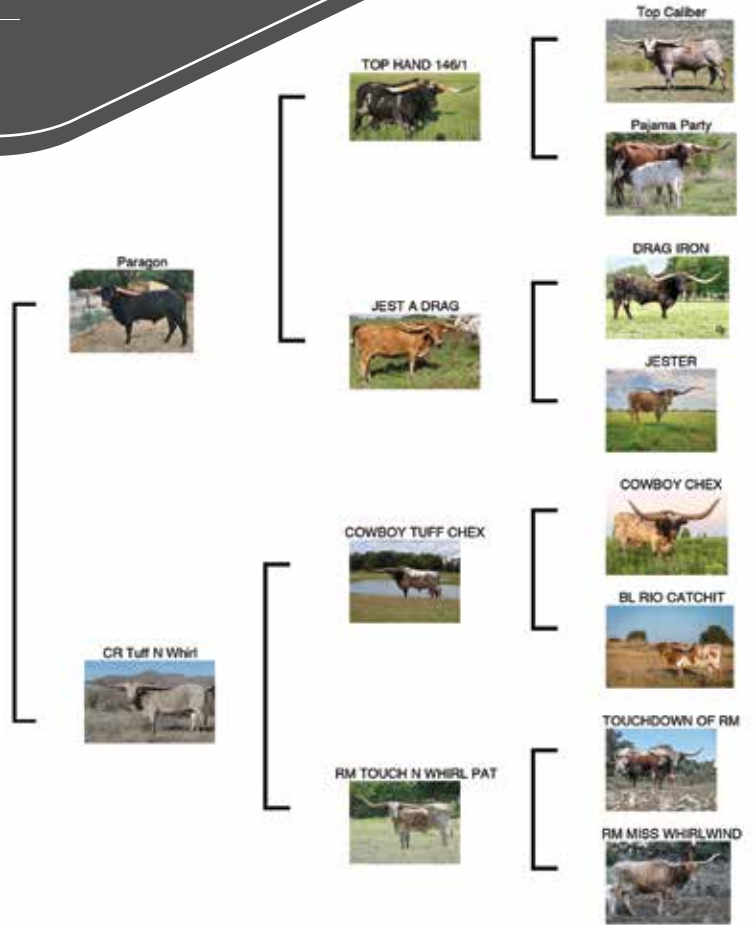

ANGIE KNIGHT

knight0700@aol.com | 503-550-9467

21250 SW Aebischer Rd. | Sherwood, OR 97140

CR WHIRL AGAIN

LOT
#18

DOB: 3/26/19 PH#: 63/9 REG: CI323910
 SIRE: PARAGON DAM: CR TUFF N WHIRL
 BREEDING: EXPOSED TO HUBBELLS BOSS HOG 10/21/20 TO 12/7/20
 CONSIGNOR: CR LONGHORNS, ALEXANDRA DEES

COMMENTS: What a heifer! Brindle roan with a pedigree full of 90's and 100's and confirmed bred to our Catchit Chex son, Hubbells Boss Hog, to take it to the next level! Updates at CRLonghorns.com

HUBBELLS BOSS HOG
SERVICE SIRE