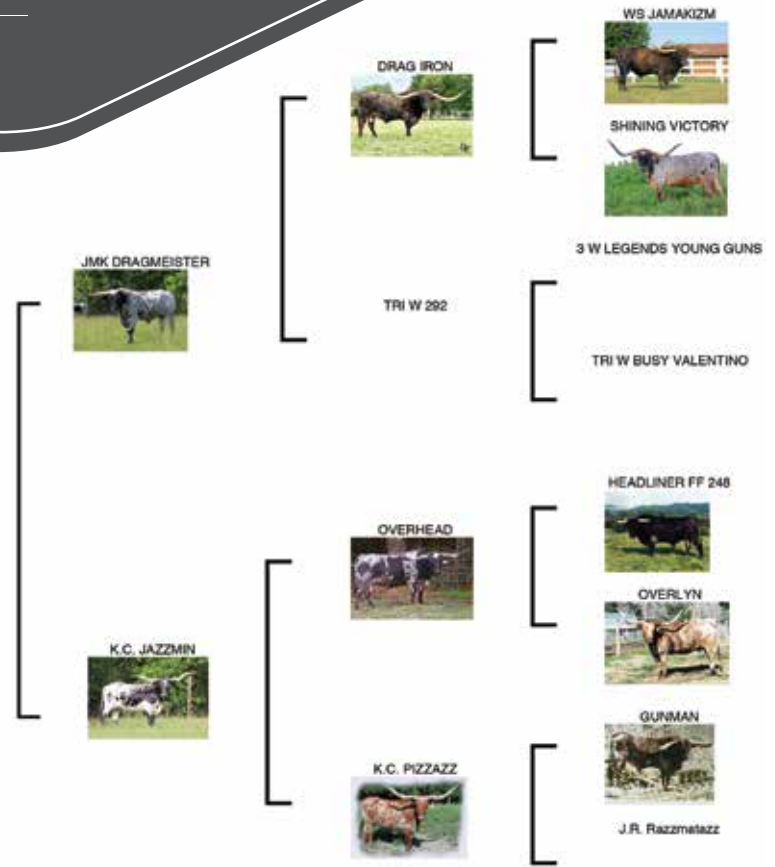

COMMENTS: OCV'd. Awesome Cow is a heifer you are going to want in your front pasture. Flashy, black horned that has an elegant sweep to it. She is going to get the twist from Awesome Martin Luther and the tip to tip from Clear Win. And to top it all off, she is confirmed bred to Top Saddle for what is sure to be a black and white calf this fall.

TOP SADDLE - LOT #27
SERVICE SIRE

A&S SPECKLED UP
FULL BROTHER

TCC WINNING HONOR
SIRE

JMK LAINIEY GRACE

LOT
#14

DOB: 8/27/17 PH#: REG: C1327121
 SIRE: JMK DRAGMEISTER DAM: K.C. JAZZMIN
 BREEDING: EXPOSED TO DOUBLE TUFF CHEX (SON OF COWBOY TUFF CHEX)
 FROM 11/01/2020 TO 04/01/2021
 CONSIGNOR: KLAMPE CATTLE COMPANY, MIKE KLAMPE

COMMENTS: Fancy young black and white cow with desirable horn shape. This cow's first calf was an explosion of color out of Double Tuff Chex and sent to the Trophy Steer pen. You can expect this cow to out produce herself and color your pasture at the same time. Get onboard the black and white train. Measured 59.25" on 12/19/2020.