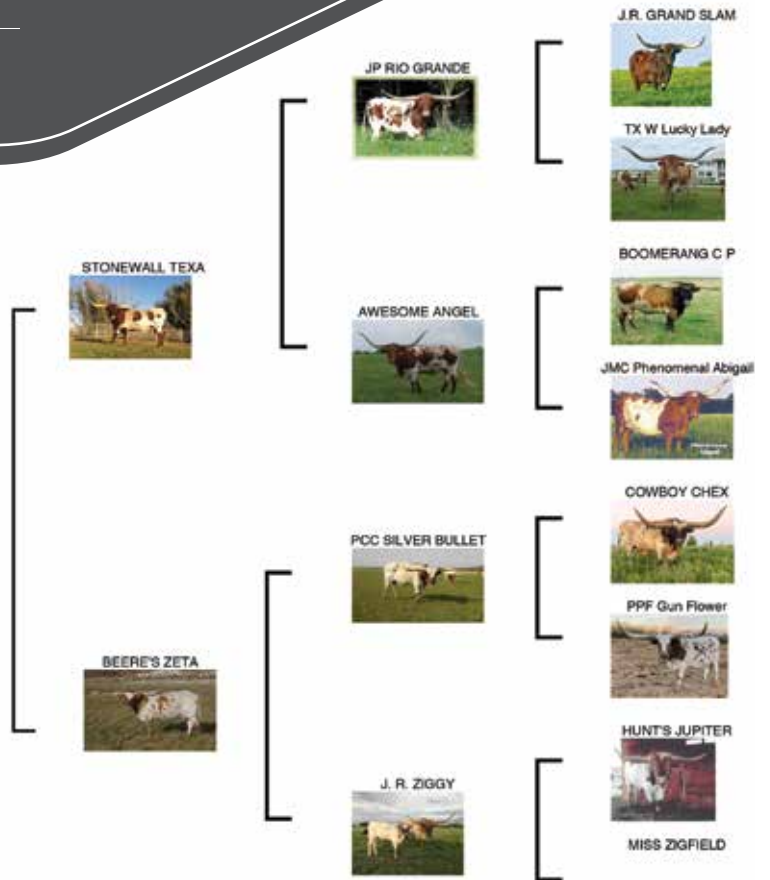

PCC PEARL JAM
CALF'S SIRE & SERVICE SIRE