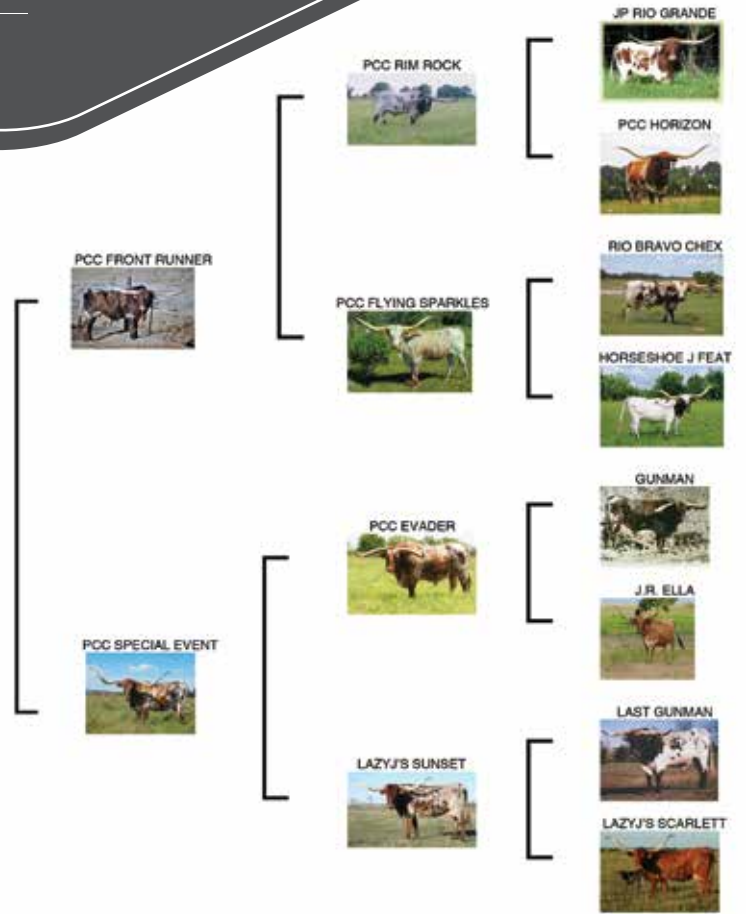

COMMENTS: Outstanding Renegade 19/5 daughter out of a Boomerang CP daughter: big, powerful cow with eye appeal, easy keeper and calm disposition. Her 2020 heifer by Tuff and Grande 2/15 is a knock out. Bred back the same way. Last measurement was over 75" of heavy horn. More info on www.feylonghorns.com.

TUFF AND GRANDE 2/15
SERVICE SIRE

TUFF JO DEE FL
2020 HEIFER BY TUFF AND GRANDE 2/15

BOOMERANG C P
GRAND SIRE

A&S FIRST PLACE

LOT
#3

DOB: 5/15/16 PH#: 66 REG: CI300714
 SIRE: PCC FRONT RUNNER DAM: PCC SPECIAL EVENT
 BREEDING: EXPOSED TO TUFF AND GRANDE FROM 6/1/2020 TO 10/1/2020.
 BLOOD TESTED BRED.
 CONSIGNOR: A&S LAND AND CATTLE, SCOTT & AMELIA PICKER

COMMENTS: OCV'd. Very smooth young cow with great breeding. She has the disposition, color, horn and mothering ability you want in a Longhorn. First Place goes back to Rim Rock on the top side and Lazy J's Sunset on the bottom. You can put this girl in your front pasture!