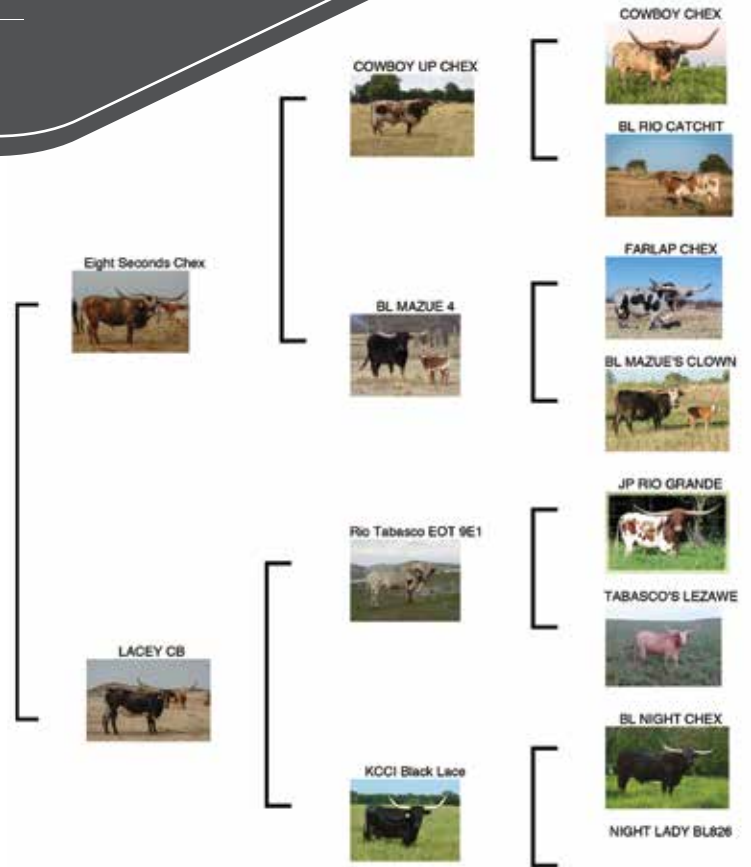

DRAG IRON
AI SIRE